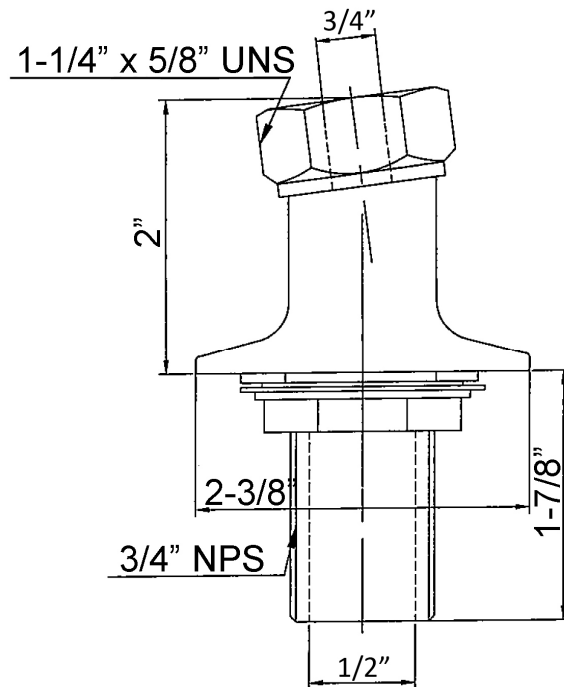

ANGLED STRAIGHT CAST IRON TUB COUPLERS

Cat. No.
4507-XX

Overall Width: 2- $\frac{3}{8}$ "

Overall Height: 3- $\frac{7}{8}$ "

Features:

- ▶ For use with cast iron tubs only
- ▶ Angled characteristic allows for sloped tub connections
- ▶ Brass construction
- ▶ Sold in pairs
- ▶ Locknuts and washers included
- ▶ Available in 5 finishes

Finishes:

CP	Polished Chrome
PB	Polished Brass
BN	Brushed Nickel
ORB	Oil Rubbed Bronze
PN	Polished Nickel

Dimensions are nominal and may vary. Dimensions and specifications subject to change without notice.