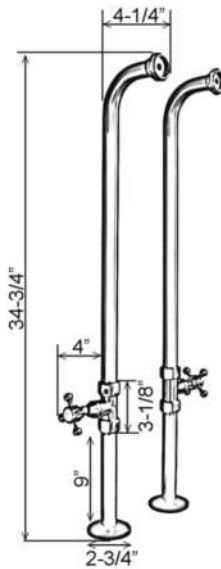

# FREESTANDING TUB SUPPLIES

Cat. No.  
4502MC

Overall Height: 31-7/8"  
Overall Height: 34-3/4"  
Overall Height: 38-1/8"

## Features:

- ▶ Designed for use with wall mount faucets
- ▶ Available in 3 sizes: 31-7/8", 34-3/4", and 38-1/8"  
(#4502MC-31, #4502MC-34, and #4502MC-37)
- ▶ 3-3/4" of height is under floor
- ▶ Heavy duty 1" brass pipe
- ▶ 3/4" IP
- ▶ Reach is 4-1/2"
- ▶ Quarter turn shut-off valves included
- ▶ Metal cross handles have porcelain buttons
- ▶ Decorative floor escutcheons add finishing touch

## Finishes:

- CP** Polished Chrome
- BN** Brushed Nickel
- BP** Polished Brass
- PN** Polished Nickel
- ORB** Oil Rubbed Bronze
- MB** Matte Black

4502MC-31

4502MC-34

4502MC-37

Dimensions are nominal and may vary. Dimensions and specifications subject to change without notice.