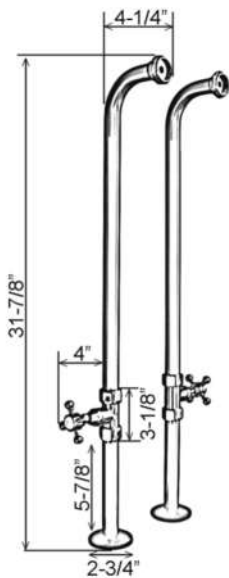

# FREESTANDING TUB SUPPLIES

Cat. No.  
4502MC

Overall Height: 31-7/8"  
Overall Height: 34-3/4"  
Overall Height: 38-1/8"

## Features:

- ▶ Designed for use with wall mount faucets
- ▶ Available in 3 sizes: 31-7/8", 34-3/4", and 38-1/8"  
(#4502MC-31, #4502MC-34, and #4502MC-37)
- ▶ 3-3/4" of height is under floor
- ▶ Heavy duty 1" brass pipe
- ▶ 3/4" IP
- ▶ Reach is 4-1/2"
- ▶ Quarter turn shut-off valves included
- ▶ Metal cross handles have porcelain buttons
- ▶ Decorative floor escutcheons add finishing touch

## Finishes:

- CP** Polished Chrome
- BN** Brushed Nickel
- BP** Polished Brass
- PN** Polished Nickel
- ORB** Oil Rubbed Bronze
- MB** Matte Black

4502MC-31

4502MC-34

4502MC-37

Dimensions are nominal and may vary. Dimensions and specifications subject to change without notice.