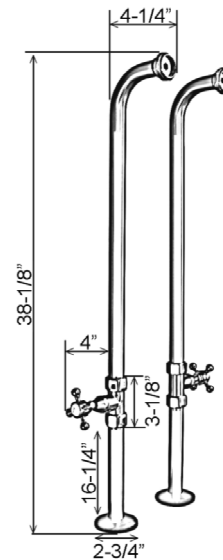

# FREESTANDING TUB SUPPLIES

Cat. No.  
4502MC

Overall Height: 31-7/8"  
Overall Height: 34-3/4"  
Overall Height: 38-1/8"

## Features:

- ▶ Designed for use with wall mount faucets
- ▶ Available in 3 sizes: 31-7/8", 34-3/4", and 38-1/8"  
(#4502MC-31, #4502MC-34, and #4502MC-37)
- ▶ 3-3/4" of height is under floor
- ▶ Heavy duty 1" brass pipe
- ▶ 3/4" IP
- ▶ Reach is 4-1/2"
- ▶ Quarter turn shut-off valves included
- ▶ Metal cross handles have porcelain buttons
- ▶ Decorative floor escutcheons add finishing touch

## Finishes:

- CP** Polished Chrome
- BN** Brushed Nickel
- BP** Polished Brass
- PN** Polished Nickel
- ORB** Oil Rubbed Bronze
- MB** Matte Black

4502MC-31

4502MC-34

4502MC-37

Dimensions are nominal and may vary. Dimensions and specifications subject to change without notice.