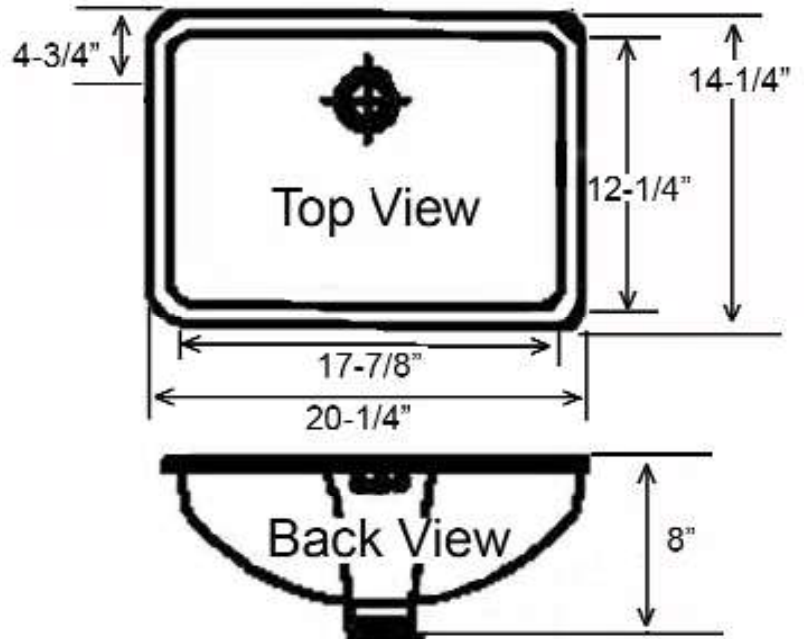

Colors:

WH White
BQ Bisque

Compliance Certification

Meets or exceeds the following specifications: ASME 12.19.2.2018 for vitreous china fixtures.

W: 20 $\frac{1}{4}$ "
D: 14 $\frac{1}{4}$ "
H: 8"
Flange: 1 $\frac{5}{8}$ "
Water depth to OF: 4-3/4"

Interior Dimensions:

Basin Interior: 17 $\frac{7}{8}$ " x 12 $\frac{1}{4}$ "
Basin Depth: 6"
Back of basin to center of drain: 4- $\frac{3}{4}$ "

Dimensions of fixture are nominal and may vary within the range of tolerances established by ANSI Standard A112.19.2.2018. Dimensions and specifications subject to change without notice.