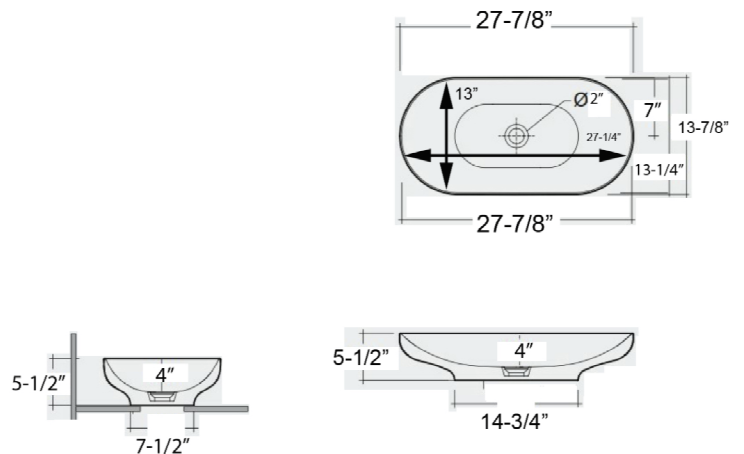

### Top of vessel

W: 27-7/8"

D: 13-7/8"

Above Counter height: 5-1/2"

### Bottom of vessel:

W: 14-3/4"

D: 7-1/2"

## Features:

- ▶ Vessel
- ▶ Fireclay Construction
- ▶ No overflow
- ▶ No faucet holes
- ▶ Drain not provided
- ▶ Can be used with grid drain #5601 or FELDR-WH (not included)
- ▶ 3/8" Rim

## Interior Dimensions:

Basin Interior: 27-1/4" x 13"  
Basin Depth: 4"  
Back of basin to center of drain: 7"

Dimensions of fixture are nominal and may vary within the range of tolerances established by AMSE Standard A112.19.2.2013 Dimensions and specifications subject to change without notice.