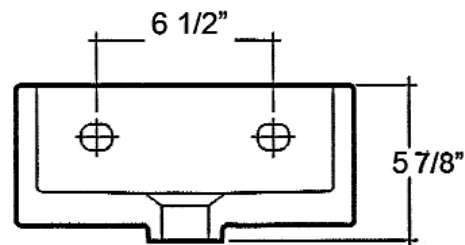

MINI NOVA WALL-HUNG BASIN

Cat. No.
4-382

Faucet not included

Mounting hardware

W: 12-⁵/₈"
D: 12-⁵/₈"
H: 5-⁷/₈"

Features:

- ▶ Fine Fire Clay construction for durability
- ▶ Chip and stain resistant
- ▶ Drilled for single hole faucet
- ▶ No overflow
- ▶ Petite styling for small spaces
- ▶ Sloping Front
- ▶ Mounting hardware included

Colors:

WH White

Compliance Certification
Meets or exceeds the following specifications: ASME A112.19.2 2018 and CSA B45.1-18 for Fire Clay ceramic plumbing fixtures.

***Please do NOT drill hole without template or actual product.**

Interior Dimensions:

Basin interior: 11-¹/₄" x 8-¹/₂"
Basin depth: 3-³/₈"
Back of Basin to Center of Faucet: 1-⁷/₈"
Back of Basin to Center of Drain: 6-¹/₂"
Spout hole: 1-³/₈"

Dimensions of fixture are nominal and may vary within the range of tolerances established by ANSI Standard A112.19.2.2018 Dimensions and specifications subject to change without notice.