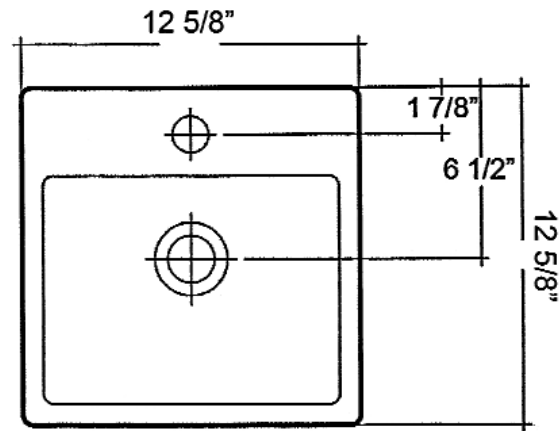

MINI NOVA WALL-HUNG BASIN

Cat. No.
4-382

Faucet not included

Mounting hardware

W: 12-⁵/₈"
D: 12-⁵/₈"
H: 5-⁷/₈"

Features:

- ▶ Fine Fire Clay construction for durability
- ▶ Chip and stain resistant
- ▶ Drilled for single hole faucet
- ▶ No overflow
- ▶ Petite styling for small spaces
- ▶ Sloping Front
- ▶ Mounting hardware included

Colors:

WH White

Compliance Certification
Meets or exceeds the following specifications: ASME A112.19.2 2018 and CSA B45.1-18 for Fire Clay ceramic plumbing fixtures.

***Please do NOT drill hole without template or actual product.**

Interior Dimensions:

Basin interior: 11-¹/₄" x 8-¹/₂"
Basin depth: 3-³/₈"
Back of Basin to Center of Faucet: 1-⁷/₈"
Back of Basin to Center of Drain: 6-¹/₂"
Spout hole: 1-³/₈"

Dimensions of fixture are nominal and may vary within the range of tolerances established by ANSI Standard A112.19.2.2018 Dimensions and specifications subject to change without notice.