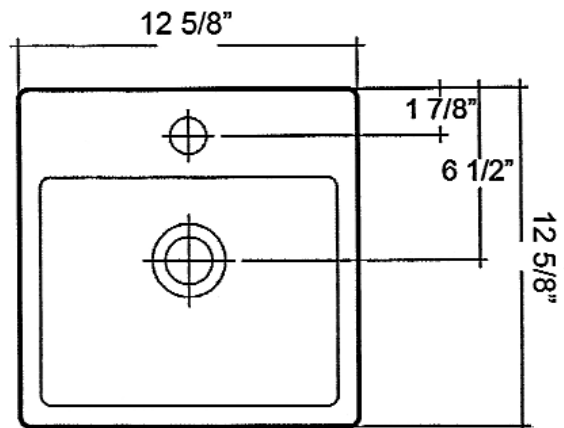

MINI NOVA ABOVE COUNTER BASIN

Cat. No.
4-381

Basin: 12-5/8" W x 12-5/8" D
Above Counter Height: 5 7/8"
Faucet Hole Diameter: 1 3/8"

***Please do NOT drill hole without
template or actual product.**

Interior Dimensions:

Basin interior: 11 1/4" x 8 1/2"
Basin depth: 3 3/8"
Back of Basin to Center of Faucet: 1 7/8"
Back of Basin to Center of Drain: 6 1/2"

Features:

- ▶ Fine Fire Clay Construction for Durability
- ▶ Chip and stain resistant
- ▶ Drilled for single hole faucet
- ▶ No overflow
- ▶ Petite styling for small spaces
- ▶ Sloping front
- ▶ To be use with grid drain #5601 or Umbrella drain # UD701

Colors:

WH White

Compliance Certification

- Meets or exceeds the following specifications: ASME A112.19.2
- 2018 and CSA B45.1-18 for
- Fire Clay ceramic plumbing fixtures.

Dimensions of fixture are nominal and may vary within the range of tolerances established by ANSI Standard A112.19.2. Dimensions and specifications subject to change without notice.