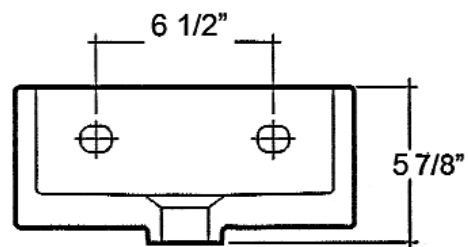

MINI NOVA ABOVE COUNTER BASIN

Cat. No.
4-381

Basin: 12-5/8" W x 12-5/8" D
Above Counter Height: 5 7/8"
Faucet Hole Diameter: 1 3/8"

***Please do NOT drill hole without
template or actual product.**

Interior Dimensions:

Basin interior: 11 1/4" x 8 1/2"
Basin depth: 3 3/8"
Back of Basin to Center of Faucet: 1 7/8"
Back of Basin to Center of Drain: 6 1/2"

Features:

- ▶ Fine Fire Clay Construction for Durability
- ▶ Chip and stain resistant
- ▶ Drilled for single hole faucet
- ▶ No overflow
- ▶ Petite styling for small spaces
- ▶ Sloping front
- ▶ To be use with grid drain #5601 or Umbrella drain # UD701

Colors:

WH White

Compliance Certification

- Meets or exceeds the following specifications: ASME A112.19.2
- 2018 and CSA B45.1-18 for
- Fire Clay ceramic plumbing fixtures.

Dimensions of fixture are nominal and may vary within the range of tolerances established by ANSI Standard A112.19.2. Dimensions and specifications subject to change without notice.