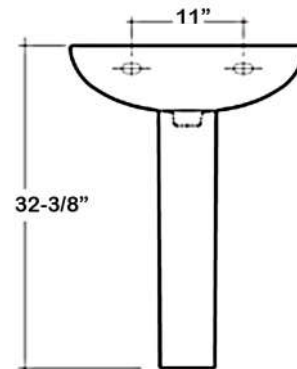

COMPACT 500 PEDESTAL LAVATORY

CAT. NO
3-54X

W: 19-3/4"
D: 15"
H: 32-3/8"

Column: 26-1/4"L x 6"W x 5-7/8"D

Back of basin to center of faucet: 2-1/4"
Back of basin to center of drain: 6-1/4"
Mount bolts height: 30-1/2"
Mount holes cc: 11"

Interior Dimensions:

Basin Interior: 18" x 10"
Basin Depth: 6-1/2"
Faucet and spout holes: 1-3/8"

Features:

- ▶ Made of Vitreous China
- ▶ Available for 1 hole, 4" centerset or 8" widespread
- ▶ No overflow hole
- ▶ Mounting Hardware Included
- ▶ For ease installation order **Hangers** (pair) or **Bracket** (one)

Colors:

WH White

Compliance Certification
Meets or exceeds the following specifications: ASME A112.19.2-2013 and CSA B45.1-13 for ceramic plumbing fixtures.

Dimensions of fixture are nominal and may vary within the range of tolerances established by ASME Standard A112.19.2-2013. Dimensions and specifications subject to change without notice.