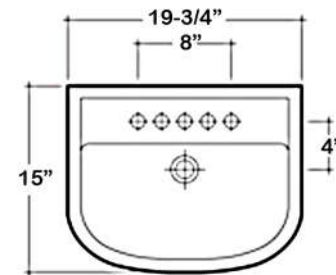

COMPACT 500 PEDESTAL LAVATORY

CAT. NO
3-54X

W: 19-3/4"
D: 15"
H: 32-3/8"

Column: 26-1/4"L x 6"W x 5-7/8"D

Back of basin to center of faucet: 2-1/4"
Back of basin to center of drain: 6-1/4"
Mount bolts height: 30-1/2"
Mount holes cc: 11"

Interior Dimensions:

Basin Interior: 18" x 10"
Basin Depth: 6-1/2"
Faucet and spout holes: 1-3/8"

Features:

- ▶ Made of Vitreous China
- ▶ Available for 1 hole, 4" centerset or 8" widespread
- ▶ No overflow hole
- ▶ Mounting Hardware Included
- ▶ For ease installation order **Hangers** (pair) or **Bracket** (one)

Colors:

WH White

Compliance Certification
Meets or exceeds the following specifications: ASME A112.19.2-2013 and CSA B45.1-13 for ceramic plumbing fixtures.

Dimensions of fixture are nominal and may vary within the range of tolerances established by ASME Standard A112.19.2-2013. Dimensions and specifications subject to change without notice.