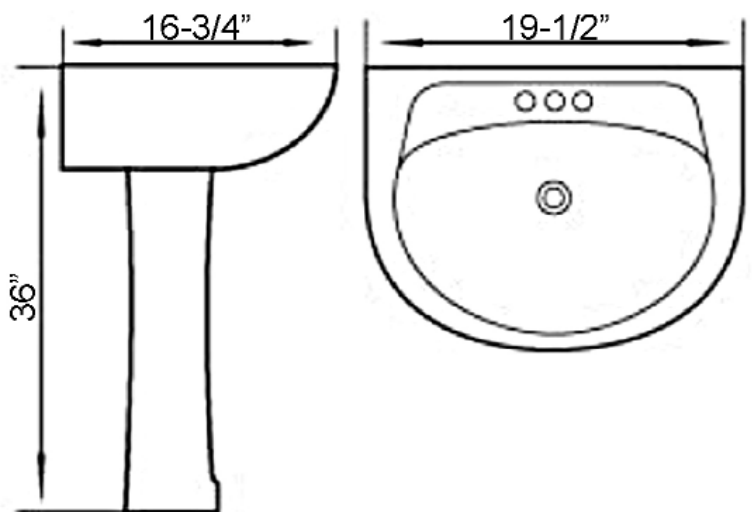

# ARIANNE PEDESTAL LAVATORY

Cat. No.  
3-305X

Faucet not included

Mounting hardware

W: 19-1/2"  
D: 16-3/4"  
H: 36"

Column: 28-5/8" L x 9" W x 9" D  
Water depth 3-1/4" to overflow

## Interior Dimensions:

Basin Interior: 15-1/8" x 10-1/2"  
Basin Depth: 5"  
Back of basin to center of faucet: 2-1/2"  
Back of basin to center of drain: 6-1/4"  
Mount bolts height: 32-1/2"  
Mount holes cc: 6-3/8"  
Faucet and spout holes: 1-3/8"  
Drain: 2"

## Features:

- ▶ Made of vitreous china
- ▶ Mounting hardware included
- ▶ Available pre-drilled for single hole (3-3051), or 4" centerset (3-3054)
- ▶ Pre-drilled overflow

### Compliance Certification

Meets or exceeds the following specifications: ASME 12.19.2.2018 for vitreous china fixtures.

Dimensions of fixture are nominal and may vary within the range of tolerances established by ASME Standard A112.19.2.2018. Dimensions and specifications subject to change without notice.