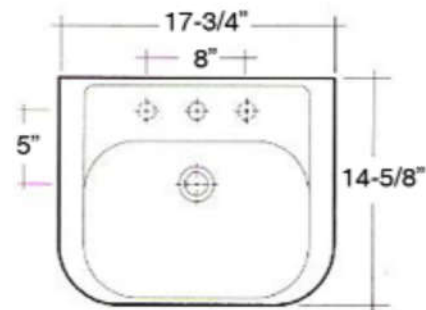

CAROLINE 450 PEDESTAL LAVATORY

Cat. No.
3-200X

Faucet not included

W: 17³/₄"
D: 14⁵/₈"
H: 31³/₈"

Column Dimensions

Bottom: 26-¹/₂" H X 5-³/₈" W
Top: 5-¹/₄" W X 5-³/₈" D

Interior Dimensions:

Basin Interior:	14 ¹ / ₂ " X 9 ¹ / ₄ "
Basin Depth:	4 ³ / ₄ "
Water depth to overflow:	2- ¹ / ₂ "
Mount bolts height:	29 ¹ / ₄ "
Open width on the back:	3- ¹ / ₈ "
Mount holes cc:	8 ³ / ₄ "
Back of basin to center of faucet:	2 ¹ / ₄ "
Back of basin to center of drain:	7"
Faucet and spout holes:	1 ³ / ₈ "

Features:

- ▶ Made of Vitreous China
- ▶ Available for 1 hole (**3-2001**), 4" centerset (**3-2004WH**) and 8" Widespread (**3-2008**)
- ▶ Pre-drilled overflow hole
- ▶ Back of column is open
- ▶ Mounting hardware Included
- ▶ For ease installation order Hangers (pair) or Bracket (one)

Colors:
WH White

Compliance Certification

Meets or exceeds the following specifications: ASME A112.19.2 2018 and CSA B45.1-18 for plumbing fixtures.

Dimensions of fixture are nominal and may vary within the range of tolerances established by ASME Standard A112.19.2-2008. Dimensions and specifications subject to change without notice.