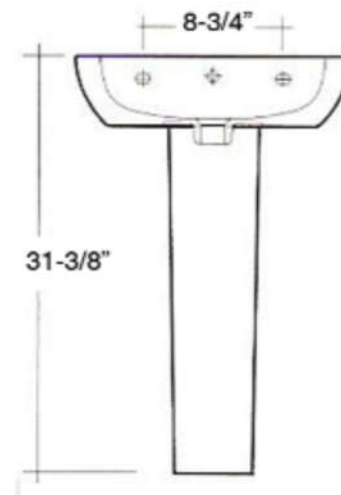

CAROLINE 450 PEDESTAL LAVATORY

Cat. No.
3-200X

Faucet not included

W: 17³/₄"
D: 14⁵/₈"
H: 31³/₈"

Column Dimensions

Bottom: 26-¹/₂" H X 5-³/₈" W
Top: 5-¹/₄" W X 5-³/₈" D

Interior Dimensions:

Basin Interior:	14 ¹ / ₂ " X 9 ¹ / ₄ "
Basin Depth:	4 ³ / ₄ "
Water depth to overflow:	2- ¹ / ₂ "
Mount bolts height:	29 ¹ / ₄ "
Open width on the back:	3- ¹ / ₈ "
Mount holes cc:	8 ³ / ₄ "
Back of basin to center of faucet:	2 ¹ / ₄ "
Back of basin to center of drain:	7"
Faucet and spout holes:	1 ³ / ₈ "

Features:

- ▶ Made of Vitreous China
- ▶ Available for 1 hole (**3-2001**), 4" centerset (**3-2004WH**) and 8" Widespread (**3-2008**)
- ▶ Pre-drilled overflow hole
- ▶ Back of column is open
- ▶ Mounting hardware Included
- ▶ For ease installation order Hangers (pair) or Bracket (one)

Colors:
WH White

Compliance Certification

Meets or exceeds the following specifications: ASME A112.19.2 2018 and CSA B45.1-18 for plumbing fixtures.

Dimensions of fixture are nominal and may vary within the range of tolerances established by ASME Standard A112.19.2-2008. Dimensions and specifications subject to change without notice.