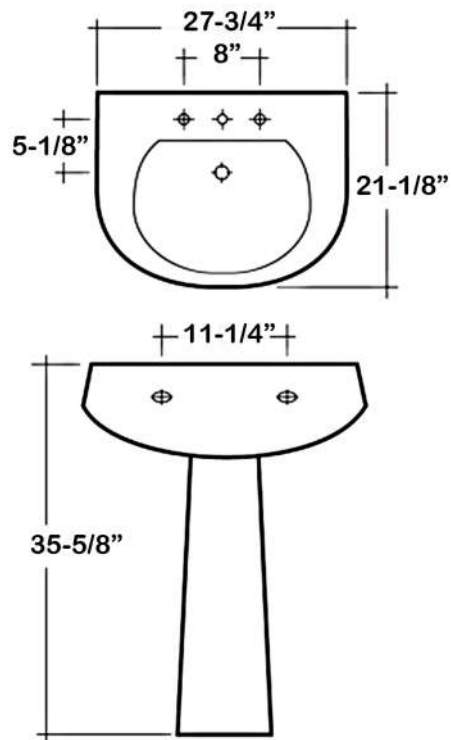

# WYNNE 705 PEDESTAL LAVATORY

CAT. NO  
3-19X

Faucet not included

W: 27-3/4"  
D: 21-1/8"  
H: 35-5/8"

Column: 7-1/2" x 7" x 26"

## Interior Dimensions:

Basin interior:	19" x 14"
Basin depth:	8"
Water depth to overflow:	4-5/8"
Faucet and spout holes:	1-3/8"
Back of basin to center of faucet:	2-3/4"
Back of basin to center of drain:	7-5/8"
Mount bolts height:	30-1/2"
Mount holes cc:	11-1/4"

## Features:

- ▶ Made of Vitreous China
- ▶ Available for 1 hole or 8" Widespread
- ▶ Pre-drilled overflow
- ▶ Mounting hardware included
- ▶ Simplify installation with Hangers (pair) or Bracket (one), to be purchased separately.

## Compliance Certification

- Meets or exceeds the following specifications: ASME A112.19.2 2018 and CSA B45.1-18 for ceramic plumbing fixtures.

Dimensions of fixture are nominal and may vary within the range of tolerances established by ASME Standard A112.19.2-2018. Dimensions and specifications subject to change without notice.