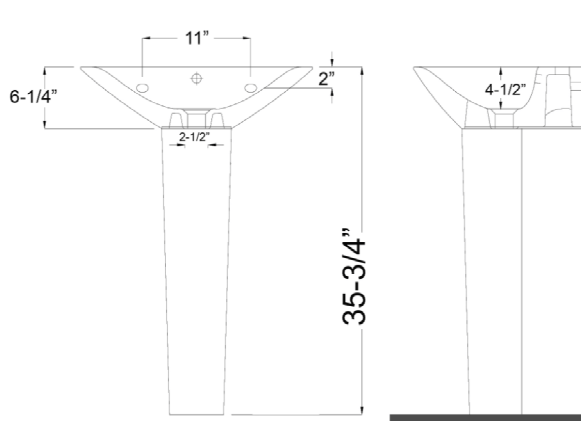

MORNING 600 PEDESTAL LAVATORY

Cat. No.
3-124X

Faucet not included

W: 24"
D: 17-1/2"
H: 35-3/4"

Length from wall to back of column: 5-3/4"
Top of column: 6-1/4" x 7"
Bottom of column: 5-1/4" x 6"
Height: 29-1/4"

Interior Dimensions:

Basin Interior: 11-1/2" x 19-1/2"
Basin Depth: 4-1/2"
Water depth to overflow: 2-1/2"
Back of basin to center of faucet: 2-1/4"
Back of basin to center of drain: 8"
Mount bolts height: 33-1/4"
Mount holes cc: 11"
Faucet and spout holes: 1-1/4"
Drain hole: 2"

Features:

- ▶ Made of Vitreous China
- ▶ Available pre-drilled for single hole (3-1241), 4" mini widespread (3-1244) and 8" widespread faucet (3-1248)
- ▶ Pre-drilled overflow
- ▶ Back of column is open
- ▶ Bottom of column is open
- ▶ Use with grid drain 5600
(NOT INCLUDED)
- ▶ Mounting hardware included (T801A)

Colors: White

Mounting Hardware

Dimensions of fixture are nominal and may vary within the range of tolerances established by ASME Standard A112.19.2.2018. Dimensions and specifications subject to change without notice.