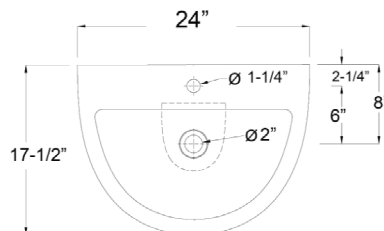

MORNING 600 PEDESTAL LAVATORY

Cat. No.
3-124X

Faucet not included

W: 24"
D: 17-1/2"
H: 35-3/4"

Length from wall to back of column: 5-3/4"
Top of column: 6-1/4" x 7"
Bottom of column: 5-1/4" x 6"
Height: 29-1/4"

Interior Dimensions:

Basin Interior: 11-1/2" x 19-1/2"
Basin Depth: 4-1/2"
Water depth to overflow: 2-1/2"
Back of basin to center of faucet: 2-1/4"
Back of basin to center of drain: 8"
Mount bolts height: 33-1/4"
Mount holes cc: 11"
Faucet and spout holes: 1-1/4"
Drain hole: 2"

Features:

- ▶ Made of Vitreous China
- ▶ Available pre-drilled for single hole (3-1241), 4" mini widespread (3-1244) and 8" widespread faucet (3-1248)
- ▶ Pre-drilled overflow
- ▶ Back of column is open
- ▶ Bottom of column is open
- ▶ Use with grid drain 5600
(NOT INCLUDED)
- ▶ Mounting hardware included (T801A)

Colors: White

Mounting Hardware

Dimensions of fixture are nominal and may vary within the range of tolerances established by ASME Standard A112.19.2.2018. Dimensions and specifications subject to change without notice.