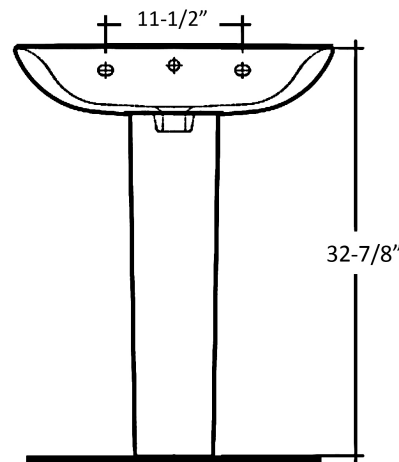

EDEN 650 PEDESTAL LAVATORY

Cat. No.
3-112X

Faucet Not Included

W: 25-1/2"
D: 21-1/2"
H: 32-7/8"

Column: 6-1/2" L X 6-3/4" W X 27-1/2"
Water depth 2-1/2" to overflow

Back of basin to center of faucet: 2-5/8"
Back of basin to center of drain: 8"
Mount bolts height: 30-1/2"
Mount holes cc: 11-1/2"
Weight: 59.5 lbs.

Interior Dimensions:

Basin interior: 23-1/8" x 14-1/2"
Basin depth: 4-1/2"
Faucet and spout holes: 1-3/8"

Features:

- ▶ Made of Vitreous China
- ▶ Available for 1 hole (3-1121WH), 4" centerset (3-1124WH) and 8" widespread (3-1128WH)
- ▶ Pre-drilled overflow hole
- ▶ Column is open in the back
- ▶ Mounting Hardware Included
- ▶ For ease installation order hangers (pair) or bracket (one)

Colors:
WH White

Compliance Certification
Meets or exceeds the following specifications: ASME A112.19.2 2018 and CSA B45.1-18 for ceramic plumbing fixtures.

Dimensions of fixture are nominal and may vary within the range of tolerances established by ASME Standard A112.19.2-2018. Dimensions and specifications subject to change without notice.