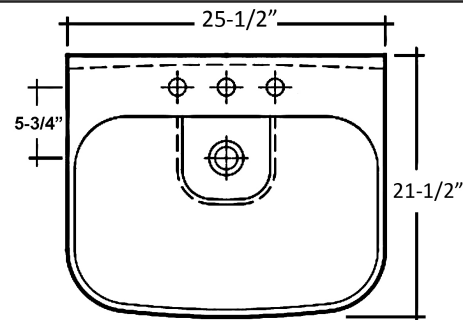

EDEN 650 PEDESTAL LAVATORY

Cat. No.
3-112X

Faucet Not Included

W: 25-1/2"
D: 21-1/2"
H: 32-7/8"

Column: 6-1/2" L X 6-3/4" W X 27-1/2"
Water depth 2-1/2" to overflow

Back of basin to center of faucet: 2-5/8"
Back of basin to center of drain: 8"
Mount bolts height: 30-1/2"
Mount holes cc: 11-1/2"
Weight: 59.5 lbs.

Interior Dimensions:

Basin interior: 23-1/8" x 14-1/2"
Basin depth: 4-1/2"
Faucet and spout holes: 1-3/8"

Features:

- ▶ Made of Vitreous China
- ▶ Available for 1 hole (3-1121WH), 4" centerset (3-1124WH) and 8" widespread (3-1128WH)
- ▶ Pre-drilled overflow hole
- ▶ Column is open in the back
- ▶ Mounting Hardware Included
- ▶ For ease installation order hangers (pair) or bracket (one)

Colors:
WH White

Compliance Certification
Meets or exceeds the following specifications: ASME A112.19.2 2018 and CSA B45.1-18 for ceramic plumbing fixtures.

Dimensions of fixture are nominal and may vary within the range of tolerances established by ASME Standard A112.19.2-2018. Dimensions and specifications subject to change without notice.