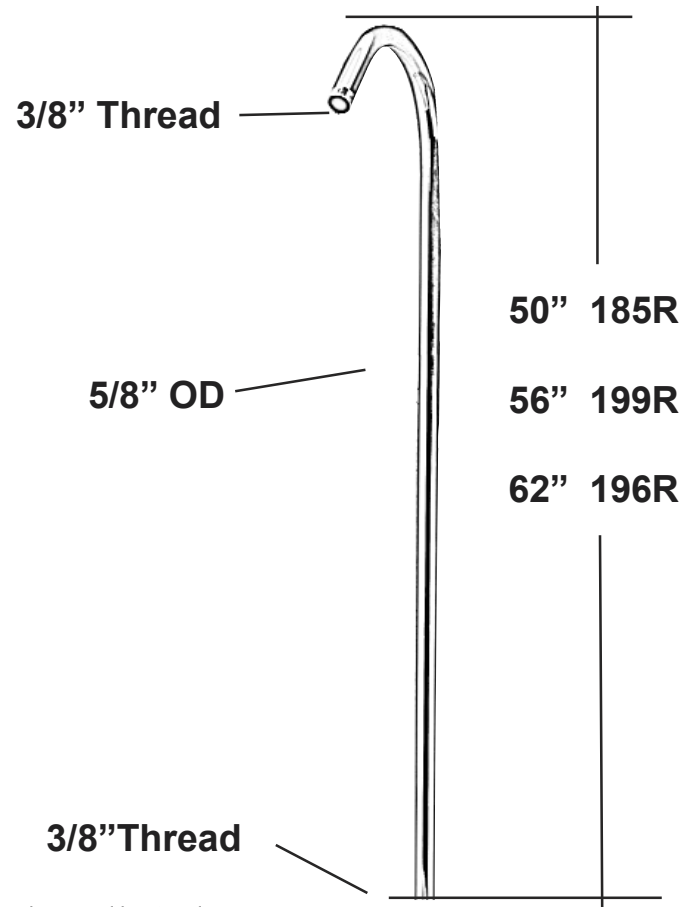

Product Number	Finish
185R	PB, CP,
199R	PB, CP, ORB, PN, or BN
196R	PB, CP, ORB, PN, SN, or MB

Note: We will be changing over to 2-piece risers as stock runs out. The following risers are being shipped as 2-piece.

199R-ORB
199R-PB
196R-PB

All other risers are still 1-piece. We will advise as others change over.

Dimensions are nominal and may vary. Dimensions and specifications subject to change without notice.