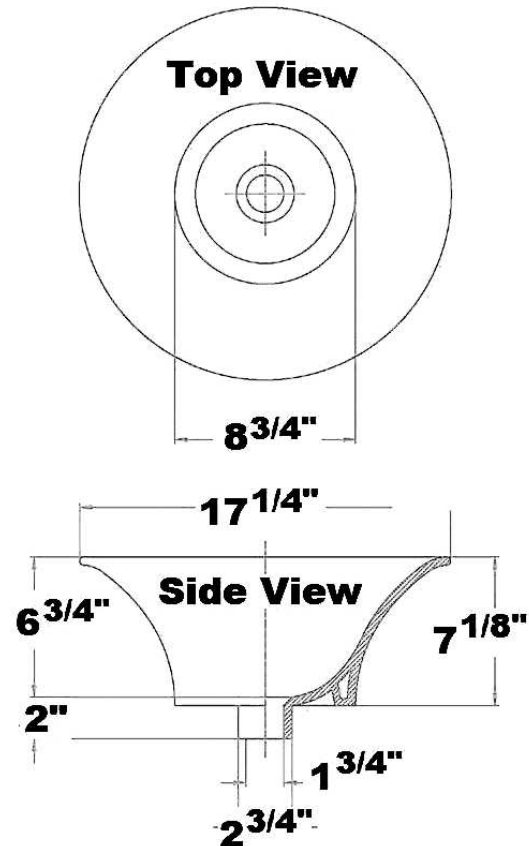

ANDROS VESSEL

Cat. No.
LFAF

Basin diameter: 17 1/4"
Base Diameter: 8 3/4"
Flange: 2 1/2" round x 2" deep
Height: 8 3/4"

Above Counter Height: 7 1/8"

***Please do NOT drill hole without
template or actual product.**

Interior Dimensions:

Diameter: 12"
Basin Depth: 6 3/4"

Features:

- ▶ Made of Fine Fire Clay for Durability
- ▶ Above Counter
- ▶ No Overflow

Colors:

WH White
BQ Bisque

.....
Compliance Certification
.....
Meets or exceeds the following
specifications: ASME 112.19.9M
.....
for fine fire clay for durability.
.....

Dimensions of fixture are nominal and may vary within the range of tolerances established by ANSI Standard A112.19.2. Dimensions and specifications subject to change without notice.