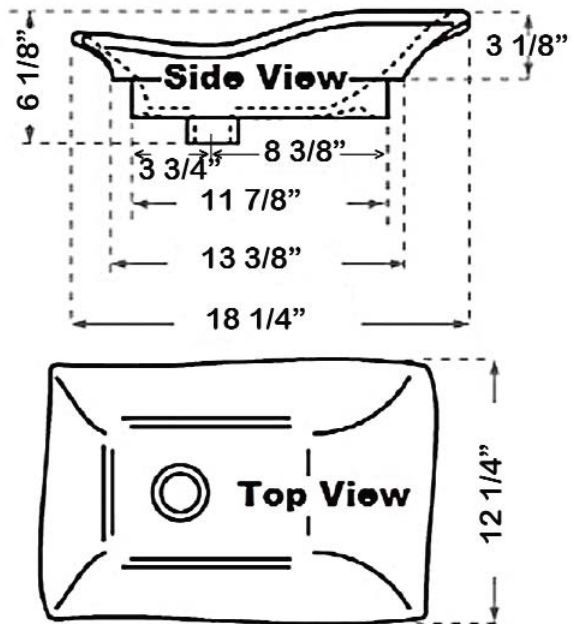

# CARUSSO WAVE BASIN

Cat. No.  
E240

Basin Top: 12 1/4" x 18 1/4"  
Base: 7 1/2" x 13 3/8"  
Flange: 2 1/2" round x 1" deep  
Height: 6 1/8"

Above Counter Height: 3 1/8"

**\*Please do NOT drill hole without  
template or actual product.**

### Interior Dimensions:

Basin Interior: 14 1/2" x 10"  
Basin Depth: 5 3/4"

### Colors:

WH White

Meets or exceeds the following specifications: ASME A112.19.2 2008 and CSA B45.1-08 for ceramic plumbing fixtures..

Dimensions of fixture are nominal and may vary within the range of tolerances established by ANSI Standard A112.19.2-2008. Dimensions and specifications subject to change without notice.