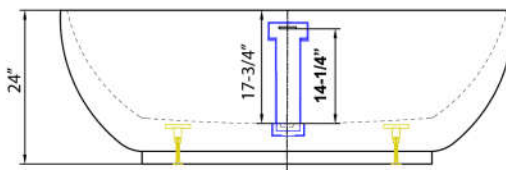

Dimensions of fixture are nominal and specifications subject to change without notice.