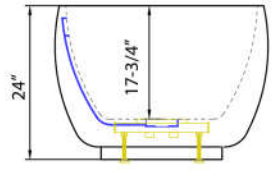

Finishes:

- **CP** Polished Chrome
- **PB** Polished Brass
- **PN** Polished Nickel
- **BN** Brushed Nickel
- **ORB** Oil Rubbed Bronze
- **WT** White

Custom Colors Available (inside of tub is always white enamel):
Painted bathtubs are considered "special order" and are not returnable
$160 Bisque or Black $250 Designer Color