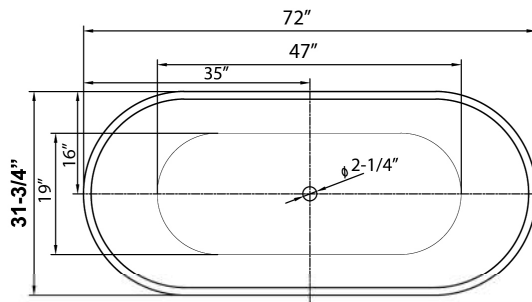

Dimensions of fixture are nominal and specifications subject to change without notice.