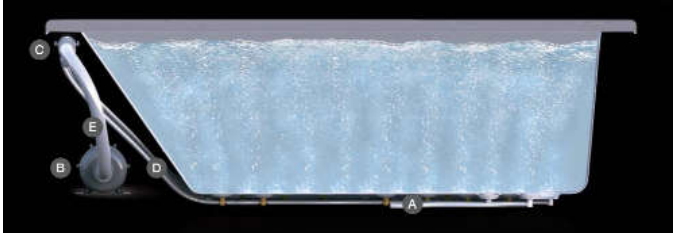

(Air jet configuration if system is added, more info on page 2.)

Features:

- ▶ Interior and exterior walls acrylic sheets
- ▶ Drain and overflow covers included (available in 6 finishes)
- ▶ Overflow slot with integrated drain
- ▶ Drain included
- ▶ Rim measurement: 1-1/2"
- ▶ Includes built-in adjusters
- ▶ No faucet holes
- ▶ Angle slope of tub: 35°
- ▶ Tub is thoroughly inspected before shipment
- ▶ Option to add foam insulation between tub walls available
- ▶ **New:** Air jet system now available, more info on page 2

Finishes:

- CP** Polished Chrome
- PB** Polished Brass
- PN** Polished Nickel
- BN** Brushed Nickel
- ORB** Oil Rubbed Bronze
- WT** White

Custom Colors Available (inside of tub is always white enamel):
Painted bathtubs are considered "special order" and are not returnable
\$160 Bisque or Black \$250 Designer Color

Dimensions of fixture are nominal and specifications subject to change without notice.

BATHTUB AIR JET KIT

Cat. No.
AIR KIT 1, AIR KIT 2

- A** AIR JET - Bottom air jets for maximum bubble action.
- B** BLOWER - The heart of the massage system.
- C** MANIFOLD - Double back flow security prevention device.
- D** FLEXIBLE PVC HOISING - IAPMO certified.
- E** MAIN AIR INTAKE HOSE - High temperature and pressure resistant.

Air Kit is installed in tub before shipment

INSIDE TUB VIEW - WILL VARY BY TUB DESIGN

Air Jet

Remote

Oval bathtub
Sample jet configuration

with end drain

with center drain

Rectangular bathtub
Sample jet configuration