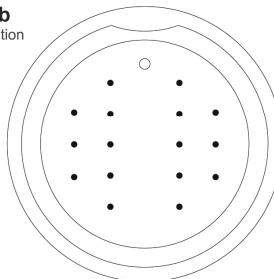

**ROOSEVELT
71" ACRYLIC
OVAL TUB**

Cat. No.
ATOVN71FIG-XX

BARCLAY

L: 72"
W: 31-3/4"
H: 24"

Water depth: 17-3/4" to top of tub
Water depth: 14-1/4" to OF
Overflow slot length: 2-1/2"
Center drain to back of rim: 16-1/8"
Bottom of drain to floor: 4-3/4"
Bathing well to floor: 5-5/8"

Air Kit is installed in tub before shipment

INSIDE TUB VIEW - WILL VARY BY TUB DESIGN

Air Jet

Remote

Oval bathtub
Sample jet configuration

with end drain

with center drain

Rectangular bathtub
Sample jet configuration

with end drain

with center drain

Round bathtub
Sample jet configuration

These diagrams are general representations.
Jet placement may vary dependent on tub shape

Features:

(16) Maxi Air Jets

Elbows for air jets