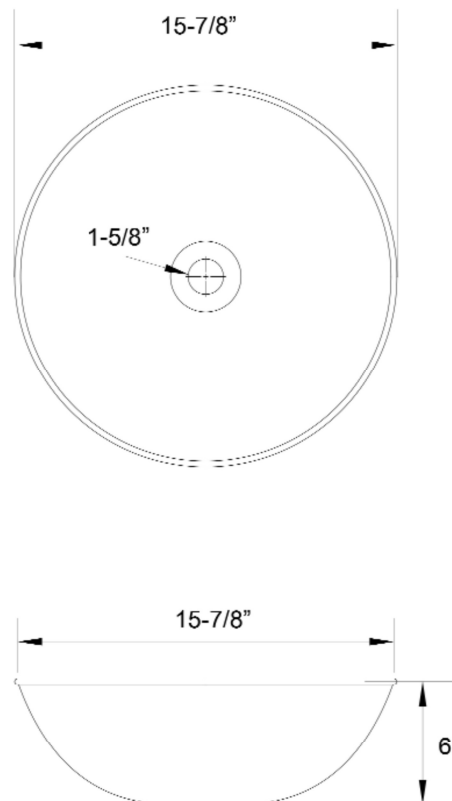

Dimensions of fixture are nominal and may vary. Dimensions and specifications subject to change without notice.