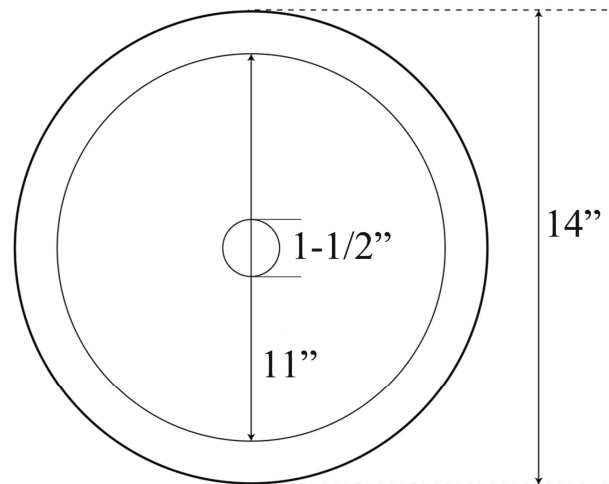

**AKOLA
ABOVE COUNTER
COPPER BASIN**

Cat. No
7-752

Features:

- ▶ Solid 16 Gauge Copper
- ▶ Smooth interior
- ▶ Embossed exterior
- ▶ Rim 1-1/4"
- ▶ No faucet hole
- ▶ No overflow
- ▶ Accommodates drain 1-1/2"
- ▶ For use with grid drain #5601 or umbrella drain #UD701 (NOT INCLUDED)
- ▶ Copper is a living finish and will patina over time

Finish

AC Antique Copper

Due to the handmade nature of this product, variations in size and finish may occur. Such variations do not constitute manufacturer defects.

Top Dimensions:

Overall Diameter: 14"
Height: 5"

Bottom Dimension:

Diameter: 5-3/4"

Interior Dimensions

Interior Diameter: 11"
Depth: 4-3/8"

Dimensions of fixture are nominal and may vary within the range of tolerances established by ASME Standard A112.19.2. Dimensions and specifications subject to change without notice.