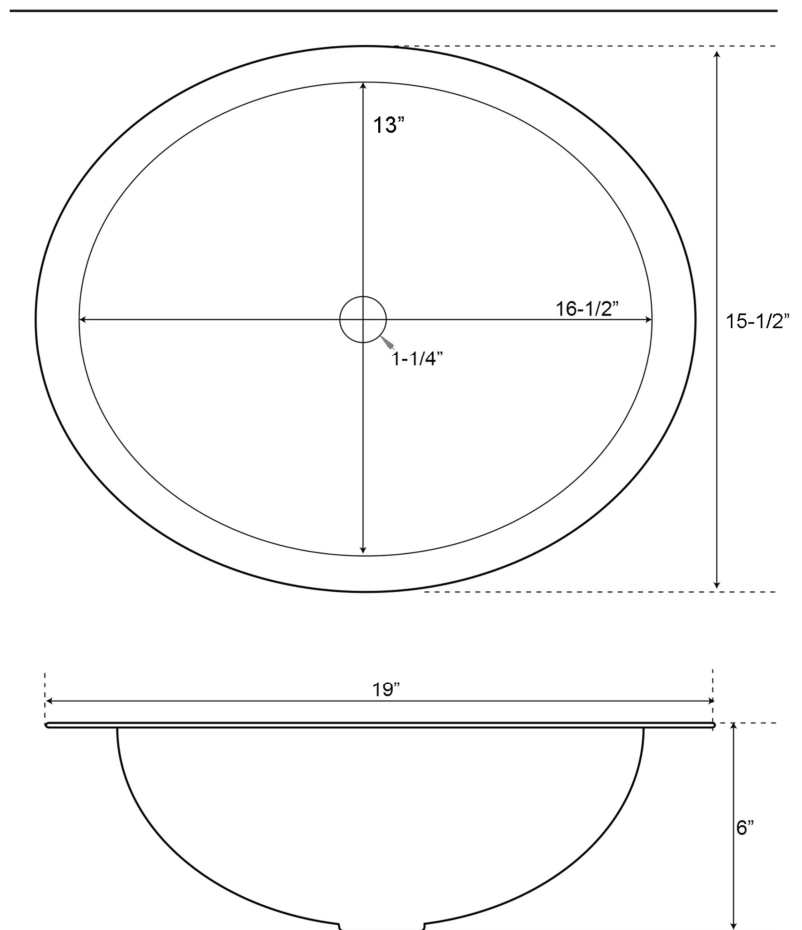

19" FINN OVAL COPPER LAVATORY SINK

Cat. No

7-610

Basin Dimensions:

W: 19"
D: 15-1/2"
Height: 6"

Interior dimensions:

Basin Interior: 16-1/2" x 13"
Basin Depth: 5-5/8"

Features:

- ▶ Made of 16 gauge metal
- ▶ 1-1/4" Flat Rim
- ▶ Accomodates 1-1/4" drain
- ▶ Flange measures 2-1/2" in diameter and 3/8" in height
- ▶ May be used in undermount or drop-in applications
- ▶ Copper is a living finish and will patina over time

Finish

SAC Smooth Antique Copper

Due to the handmade nature of this product, variations in size and finish may occur. Such variations do not constitute manufacturer defects.

Dimensions of fixture are nominal and may vary within the range of tolerances established.