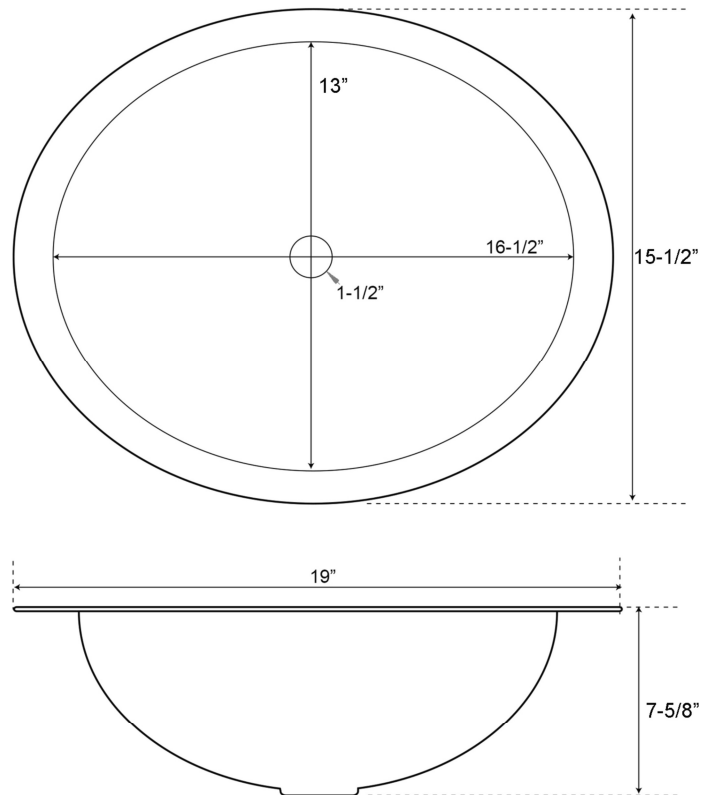

Dimensions of fixture are nominal and may vary. Dimensions and specifications subject to change without notice.