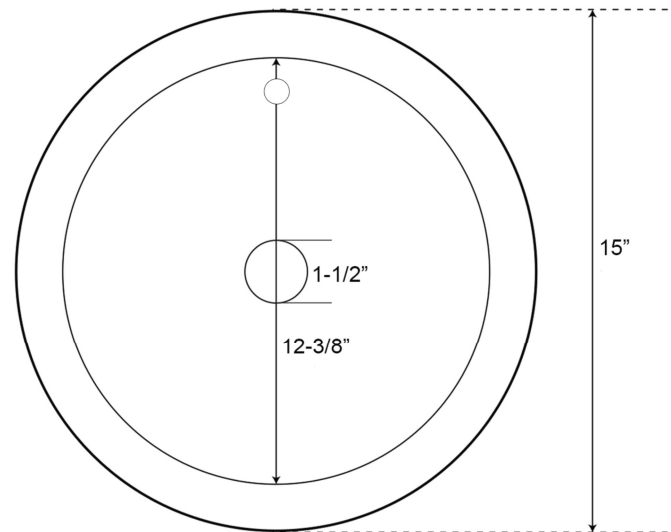

Dimensions of fixture are nominal and may vary within the range of tolerances established.