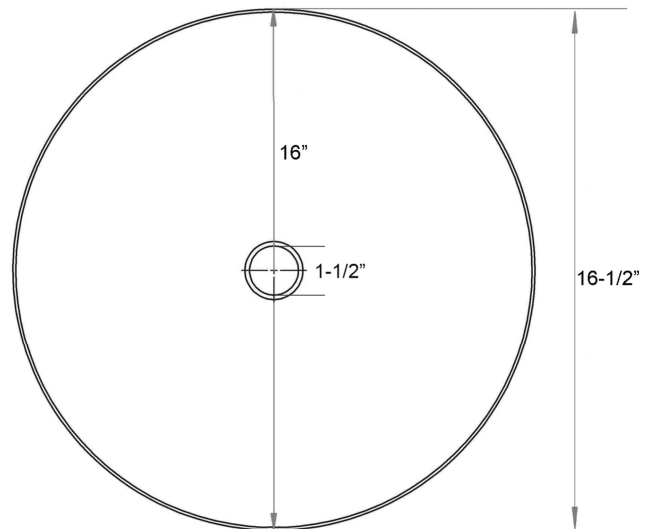

Dimensions of fixture are nominal and may vary. Dimensions and specifications subject to change without notice.