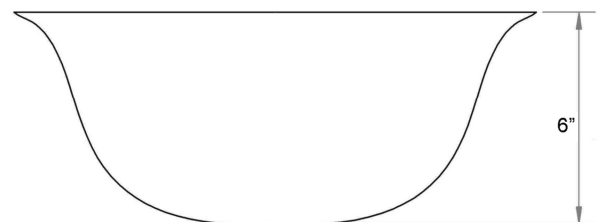

Dimensions of fixture are nominal and may vary. Dimensions and specifications subject to change without notice.