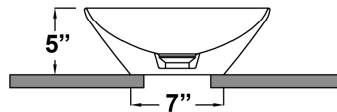

VARIANT 14" ROUND ABOVE COUNTER BASIN

Cat.No
5-501WH

Basin diameter: 14
H: 5"

Features:

- ▶ Above counter basin
- ▶ Vitreous china for durability
- ▶ No overflow
- ▶ Drain not provided
- ▶ Can be used with grid drain #5601
- ▶ Rim: 1/4"

Colors: WH White

Compliance Certification
Meets or exceeds the following specifications: ASME A112.19.2 2018 and CSA B45.1-18 for ceramic plumbing fixtures.

***Please do NOT drill hole without actual product.**

Interior Dimensions:

Basin interior diameter: 13-5/8"
Basin Depth: 3-1/2"
Back of basin to center of drain: 7"

Dimensions of fixture are nominal and may vary within the range of tolerances established by AMSE Standard A112.19.2.2018 Dimensions and specifications subject to change without notice.