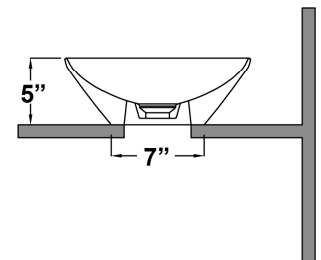

VARIANT 14" ROUND ABOVE COUNTER BASIN

Cat.No
5-501WH

Basin diameter: 14
H: 5"

Features:

- ▶ Above counter basin
- ▶ Vitreous china for durability
- ▶ No overflow
- ▶ Drain not provided
- ▶ Can be used with grid drain #5601
- ▶ Rim: 1/4"

Interior Dimensions:

Basin interior diameter: 13-5/8"
Basin Depth: 3-1/2"
Back of basin to center of drain: 7"

Dimensions of fixture are nominal and may vary within the range of tolerances established by AMSE Standard A112.19.2.2018 Dimensions and specifications subject to change without notice.