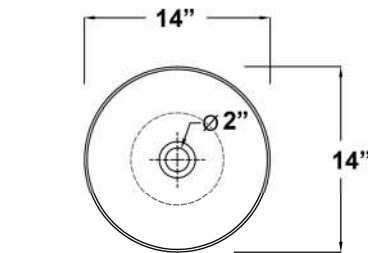

VARIANT 14" ROUND ABOVE COUNTER BASIN

Cat.No
5-501WH

Basin diameter: 14
H: 5"

Features:

- ▶ Above counter basin
- ▶ Vitreous china for durability
- ▶ No overflow
- ▶ Drain not provided
- ▶ Can be used with grid drain #5601
- ▶ Rim: 1/4"

Colors: WH White

Compliance Certification
Meets or exceeds the following specifications: ASME A112.19.2 2018 and CSA B45.1-18 for ceramic plumbing fixtures.

***Please do NOT drill hole without actual product.**

Interior Dimensions:

Basin interior diameter: 13-5/8"
Basin Depth: 3-1/2"
Back of basin to center of drain: 7"

Dimensions of fixture are nominal and may vary within the range of tolerances established by AMSE Standard A112.19.2.2018 Dimensions and specifications subject to change without notice.