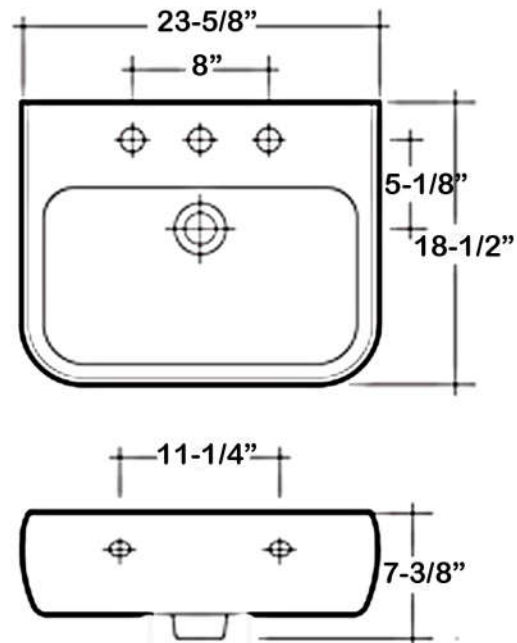

METRO 600 WALL HUNG BASIN

Cat. No
4-95X

Faucet not included

W: 23-⁵/₈"
D: 18-¹/₂"
H: 7-³/₈"

Interior Dimensions:

Basin Interior: 21" x 12-¹/₈"
Basin Depth: 5-¹/₈"
Water depth to overflow: 3-¹/₄"
Spout hole: 1-³/₈"
Back of basin to center of faucet: 2 -¹/₂"
Back of basin to center of drain: 7 -¹/₂"

Features:

- ▶ Wall hung basin
- ▶ Made of Vitreous China
- ▶ Available with 1-hole (**4-951**) , 4" centerset (**4-954**) and 8" widespread (**4-958**)
- ▶ Pre-drilled overflow hole
- ▶ Mounting hardware included

Colors:

WH White

Mounting hardware

Meets or exceeds the following specifications: ASME A112.19.2 2018 and CSA B45.1-18 for ceramic plumbing fixtures.

Dimensions of fixture are nominal and may vary within the range of tolerances established by ASME Standard A112.19.2.2018 Dimensions and specifications subject to change without notice.