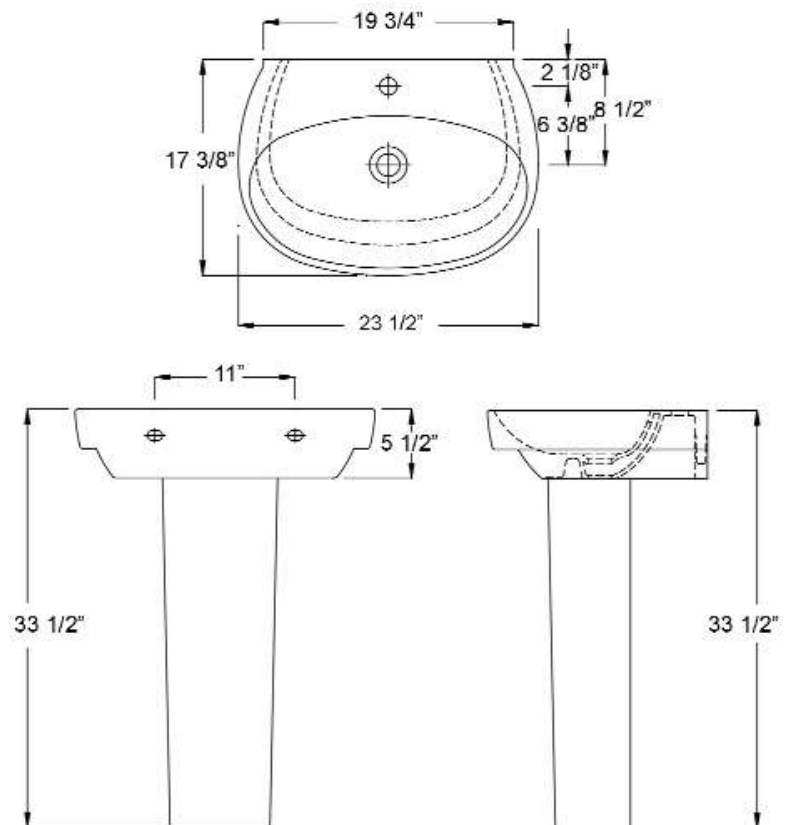

ZEN PEDESTAL LAVATORY

Cat. No.
3-92X

Faucet not included

W: 23-1/2"
D: 17-3/8"
H: 33-1/2"

Column Dimensions

Bottom: 8"W x 6"D X 28-3/4"H
Top: 8-7/8"W x 7"D X 28-3/4" H

Interior Dimensions:

Basin Interior: 21-3/4"W x 12-1/8"D
Basin Depth: 3-3/8"
Mount bolts height: 31-1/2"
Mount holes cc: 11"
Faucet and spout holes: 1-3/8"

Features:

- ▶ Made of Vitreous China
- ▶ Available for 1 hole, 4" CC or 8" Widespread
- ▶ Pre-drilled overflow hole
- ▶ Mounting Hardware Included
- ▶ For ease installation order **Hangers** (pair) or **Bracket** (one)

Colors:
WH White

Compliance Certification
Meets or exceeds the following specifications: ASME A112.19.2 2013 and CSA B45.1-13 for ceramic plumbing fixtures.

Dimensions of fixture are nominal and may vary within the range of tolerances established by ASME Standard A112.19.2-2013. Dimensions and specifications subject to change without notice.