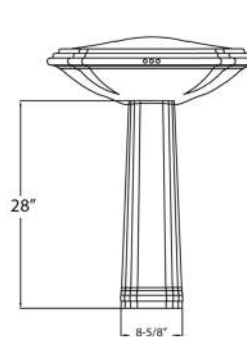

SOREN PEDESTAL LAVATORY

Cat. No.
3-113X

Faucet not included

Mounting hardware

W: 27-³/₄"
D: 19-⁵/₈"
H: 36-¹/₈"

Column: 28" H x 8-⁵/₈" W

Interior Dimensions:

Basin Interior: 22-¹/₄" x 12-¹/₄"
Basin Depth: 6-¹/₂"
Water depth to overflow: 4-¹/₂"
Back of basin to center of drain: 7-³/₄"
Back of basin to center of faucet: 2-⁷/₈"
Mount bolts height: 30-¹/₂"
Mount holes cc: 6-¹/₂"
Faucet and spout holes: 1-³/₈"
Drain hole: 2"
Wall to column: 5-⁷/₈"

Features:

- ▶ Made of vitreous china
- ▶ Mounting hardware included
- ▶ Available for 1 hole (**3-1131WH**) or 4" centerset (**3-1134WH**)
- ▶ 3 pre-drilled overflow holes
- ▶ For ease of installation order hangers (pair) or bracket (one)

Colors:

WH White

Compliance Certification

Meets or exceeds the following specifications: ASME 12.19.2.2018 for vitreous china fixtures.

Dimensions of fixture are nominal and may vary within the range of tolerances established by ASME Standard A112.19.2.2018. Dimensions and specifications subject to change without notice.