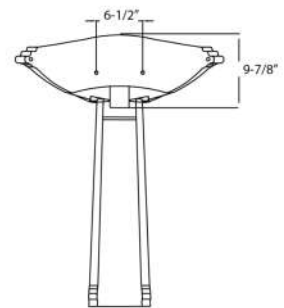

Dimensions of fixture are nominal and may vary within the range of tolerances established by ASME Standard A112.19.2.2018. Dimensions and specifications subject to change without notice.