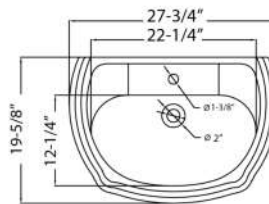

SOREN PEDESTAL LAVATORY

Cat. No.
3-113X

Faucet not included

Mounting hardware

W: 27-³/₄"
D: 19-⁵/₈"
H: 36-¹/₈"

Column: 28" H x 8-⁵/₈" W

Interior Dimensions:

Basin Interior: 22-¹/₄" x 12-¹/₄"
Basin Depth: 6-¹/₂"
Water depth to overflow: 4-¹/₂"
Back of basin to center of drain: 7-³/₄"
Back of basin to center of faucet: 2-⁷/₈"
Mount bolts height: 30-¹/₂"
Mount holes cc: 6-¹/₂"
Faucet and spout holes: 1-³/₈"
Drain hole: 2"
Wall to column: 5-⁷/₈"

Features:

- ▶ Made of vitreous china
- ▶ Mounting hardware included
- ▶ Available for 1 hole (**3-1131WH**) or 4" centerset (**3-1134WH**)
- ▶ 3 pre-drilled overflow holes
- ▶ For ease of installation order hangers (pair) or bracket (one)

Colors:

WH White

Compliance Certification

Meets or exceeds the following specifications: ASME 12.19.2.2018 for vitreous china fixtures.

Dimensions of fixture are nominal and may vary within the range of tolerances established by ASME Standard A112.19.2.2018. Dimensions and specifications subject to change without notice.