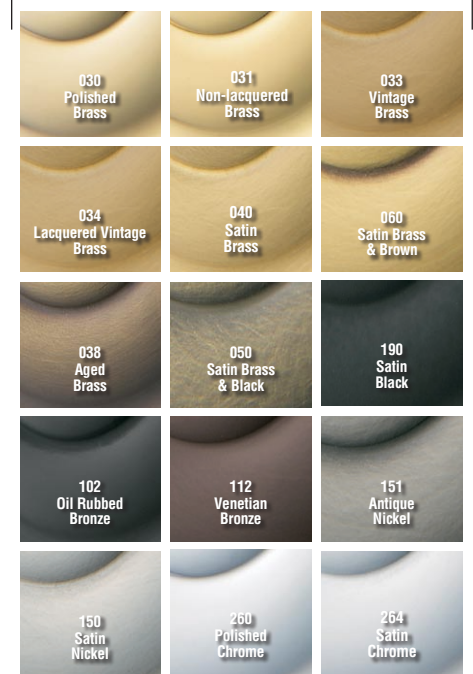

BALDWIN®

5062

ESTATE ROSES

SPECIFICATIONS

> Material: Solid Forged Brass

TIER 1 FINISHES

TIER 2 FINISHES