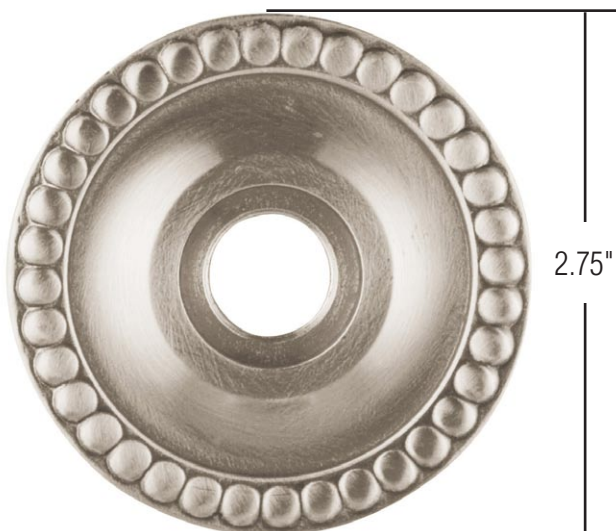

BALDWIN®

5053 / 5153 ESTATE ROSES

5153 is for privacy function

SPECIFICATIONS

> Material: Solid Forged Brass

TIER 1 FINISHES

TIER 2 FINISHES