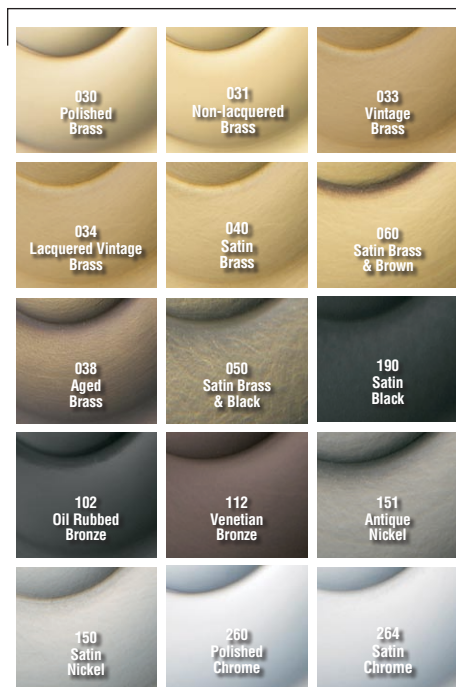

BALDWIN®

5053 / 5153 ESTATE ROSES

5153 is for privacy function

SPECIFICATIONS

> Material: Solid Forged Brass

TIER 1 FINISHES

TIER 2 FINISHES