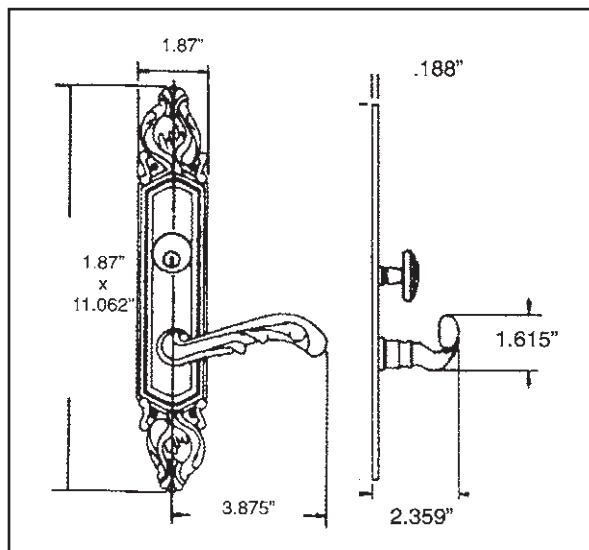

BALDWIN®

6933 - VERSAILLES ESTATE ENTRYSET

SPECIFICATIONS

- > Accessibility Code (ADA) A117.1 for all levers.
- > Certified by Underwriters Laboratories (UL) for use on fire doors up to three-hour rating
- > U L10C / UBC 7-2 (1997) Positive Pressure Rated, UL10B Pressure Rated
- > Material: Solid Forged Brass

SHOWN WITH LEVER 5121

TIER 1 FINISHES

TIER 2 FINISHES