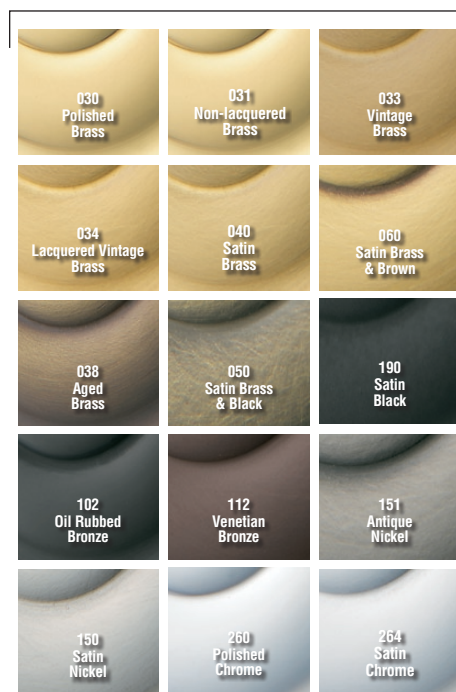

BALDWIN®

6933 - VERSAILLES ESTATE ENTRYSET

SPECIFICATIONS

- > Accessibility Code (ADA) A117.1 for all levers.
- > Certified by Underwriters Laboratories (UL) for use on fire doors up to three-hour rating
- > U L10C / UBC 7-2 (1997) Positive Pressure Rated, UL10B Pressure Rated
- > Material: Solid Forged Brass

SHOWN WITH LEVER 5121

TIER 1 FINISHES

TIER 2 FINISHES