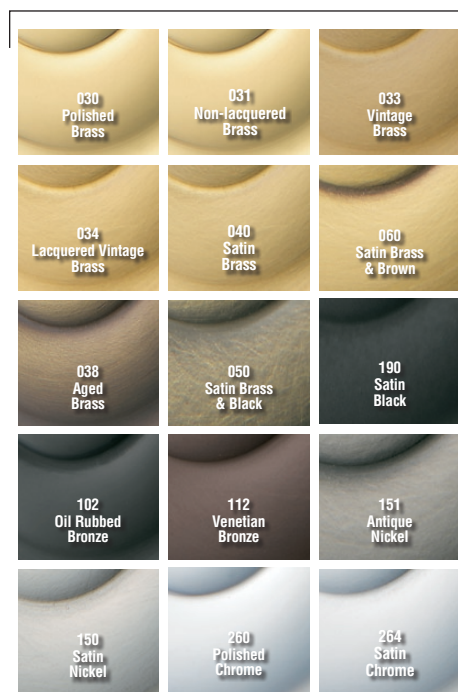

BALDWIN®

6542 - TREMONT ESTATE HANDLESET

SPECIFICATIONS

- > Certified by Underwriters Laboratories (UL) for use on fire doors up to three-hour rating
- > U L10C / UBC 7-2 (1997) Positive Pressure Rated, UL10B Pressure Rated
- > Material: Solid Forged Brass

SHOWN WITH KNOB 5020

TIER 1 FINISHES

TIER 2 FINISHES