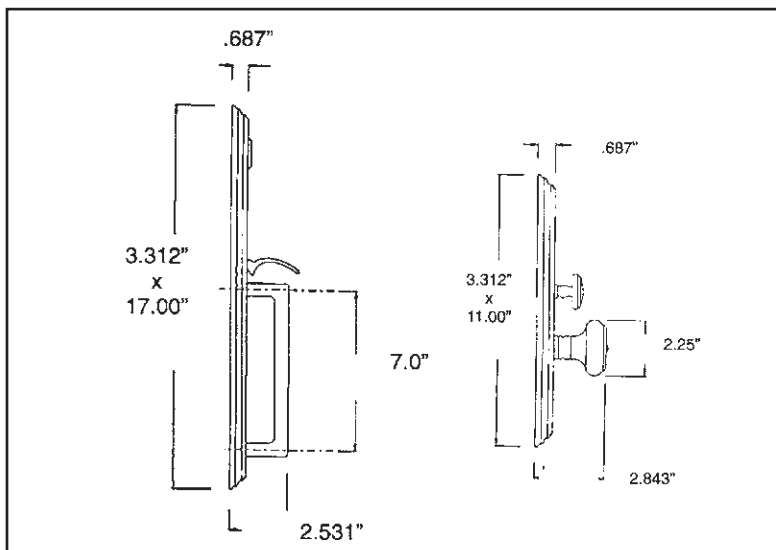

BALDWIN®

6542 - TREMONT ESTATE HANDLESET

SPECIFICATIONS

- > Certified by Underwriters Laboratories (UL) for use on fire doors up to three-hour rating
- > U L10C / UBC 7-2 (1997) Positive Pressure Rated, UL10B Pressure Rated
- > Material: Solid Forged Brass

SHOWN WITH KNOB 5020

TIER 1 FINISHES

TIER 2 FINISHES