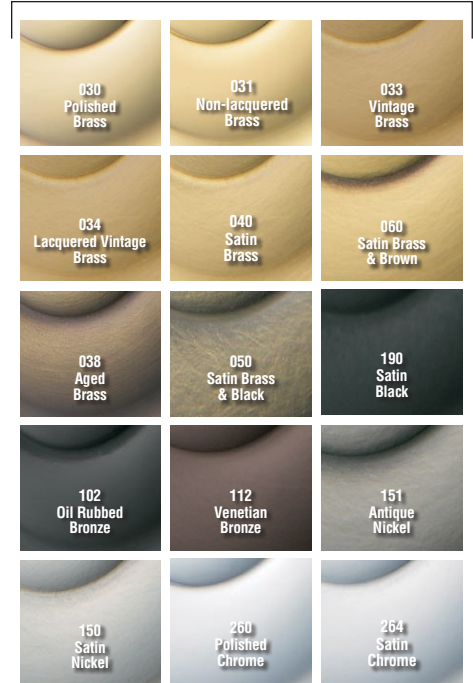

BALDWIN®

R007

ESTATE ROSES

SPECIFICATIONS

> Material: Solid Forged Brass

TIER 1 FINISHES

TIER 2 FINISHES