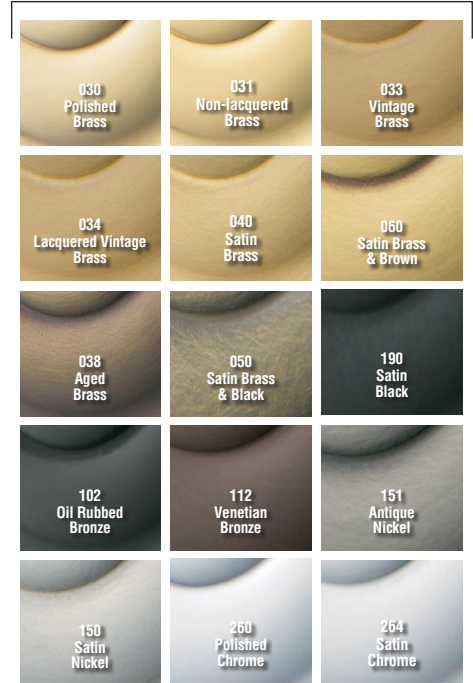

R004 ESTATE ROSES

SPECIFICATIONS

> Material: Solid Forged Brass

TIER 1 FINISHES

TIER 2 FINISHES