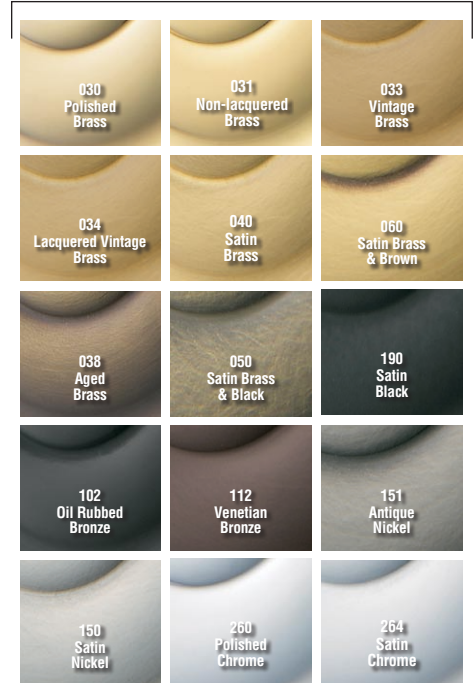

BALDWIN®

5046 / 5146 ESTATE ROSES

5146 is for privacy function

SPECIFICATIONS

> Material: Solid Forged Brass

TIER 1 FINISHES

TIER 2 FINISHES