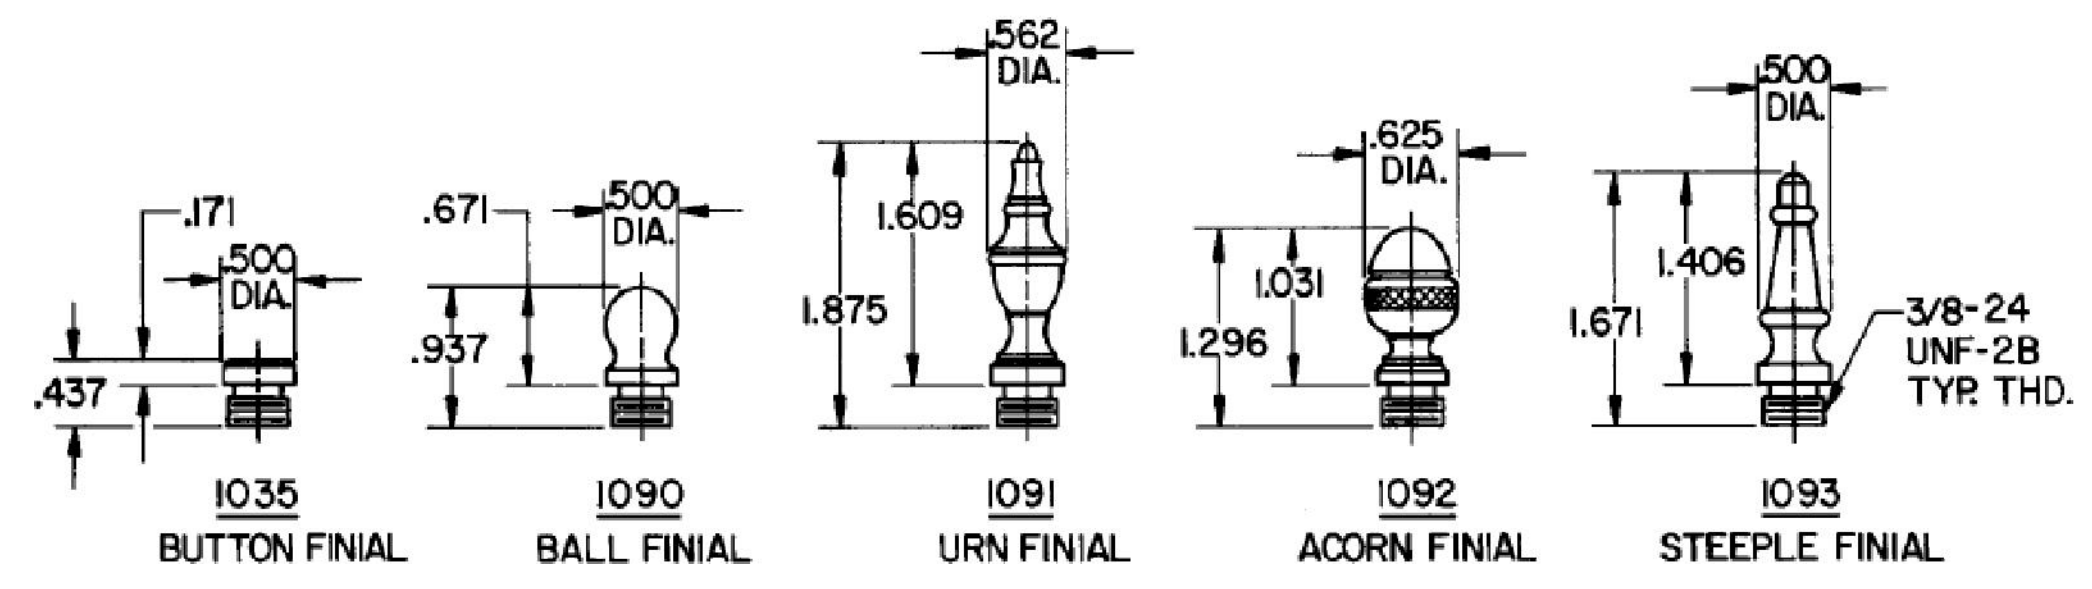

REV	DESCRIPTION
1	RELEASED 12/2017

DOOR AND JAMB DETAIL

- NOTE:**
- 1.) AVAILABLE WITH ANY OF THE DECORATIVE FINIALS SHOWN.
 - 2.) ALL FINIALS ARE INTERCHANGEABLE AND THREAD INTO THE TOP AND BOTTOM OF THE HINGE BARRELS.
 - 3.) STAINLESS STEEL HINGE PINS ARE REMOVABLE TO FACILITATE INSTALLATION.
 - 4.) USE WITH DOOR THICKNESS OTHER THAN SHOWN MAY AFFECT INSTALLATION DIMENSIONS.

TITLE
1035 3 1/2" SQ CORNER ESTATE HINGE

BALDWIN
Spectrum Brands | Hardware & Home Improvement

SIZE C	DO NOT SCALE DRAWING	DWG NO B035	REV A	ITER 5
RELEASE STATE		SCALE NONE	1035.XXX.I	SHEET 1 OF 1