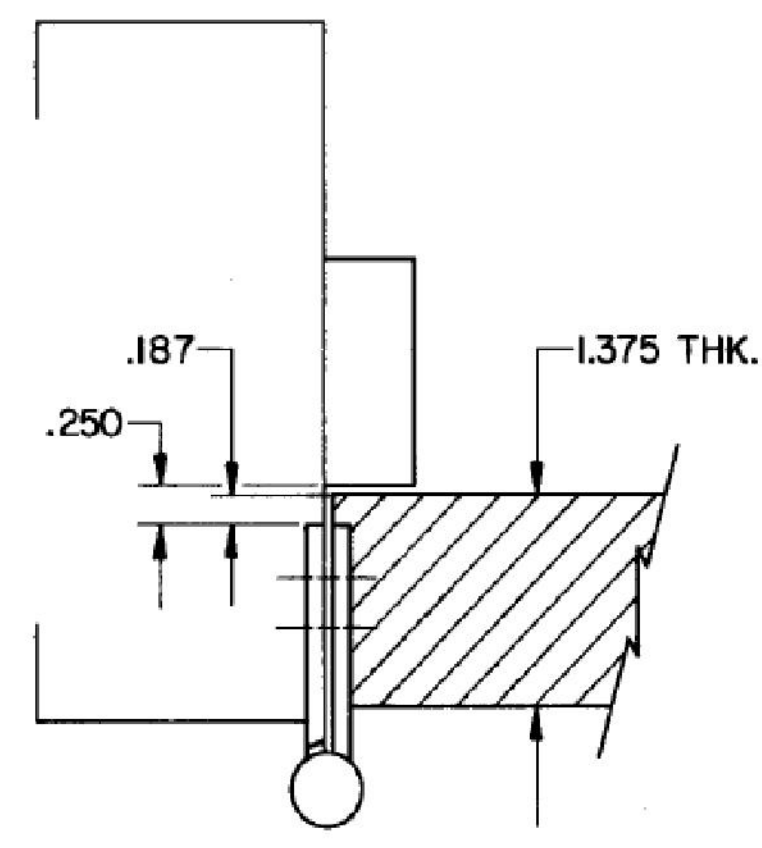

REV	DESCRIPTION
1	RELEASED 12/2017

DOOR AND JAMB DETAIL

- NOTE:**
- 1.) AVAILABLE WITH ANY OF THE DECORATIVE FINIALS SHOWN.
 - 2.) ALL FINIALS ARE INTERCHANGEABLE AND THREAD INTO THE TOP AND BOTTOM OF THE HINGE BARRELS.
 - 3.) STAINLESS STEEL HINGE PINS ARE REMOVABLE TO FACILITATE INSTALLATION.
 - 4.) USE WITH DOOR THICKNESS OTHER THAN SHOWN MAY AFFECT INSTALLATION DIMENSIONS.

TITLE
1035 3 1/2" SQ CORNER ESTATE HINGE

BALDWIN
Spectrum Brands | Hardware & Home Improvement

SIZE C	DO NOT SCALE DRAWING	DWG NO B035	REV A	ITER 5
RELEASE STATE		SCALE NONE	1035.XXX.I	SHEET 1 OF 1