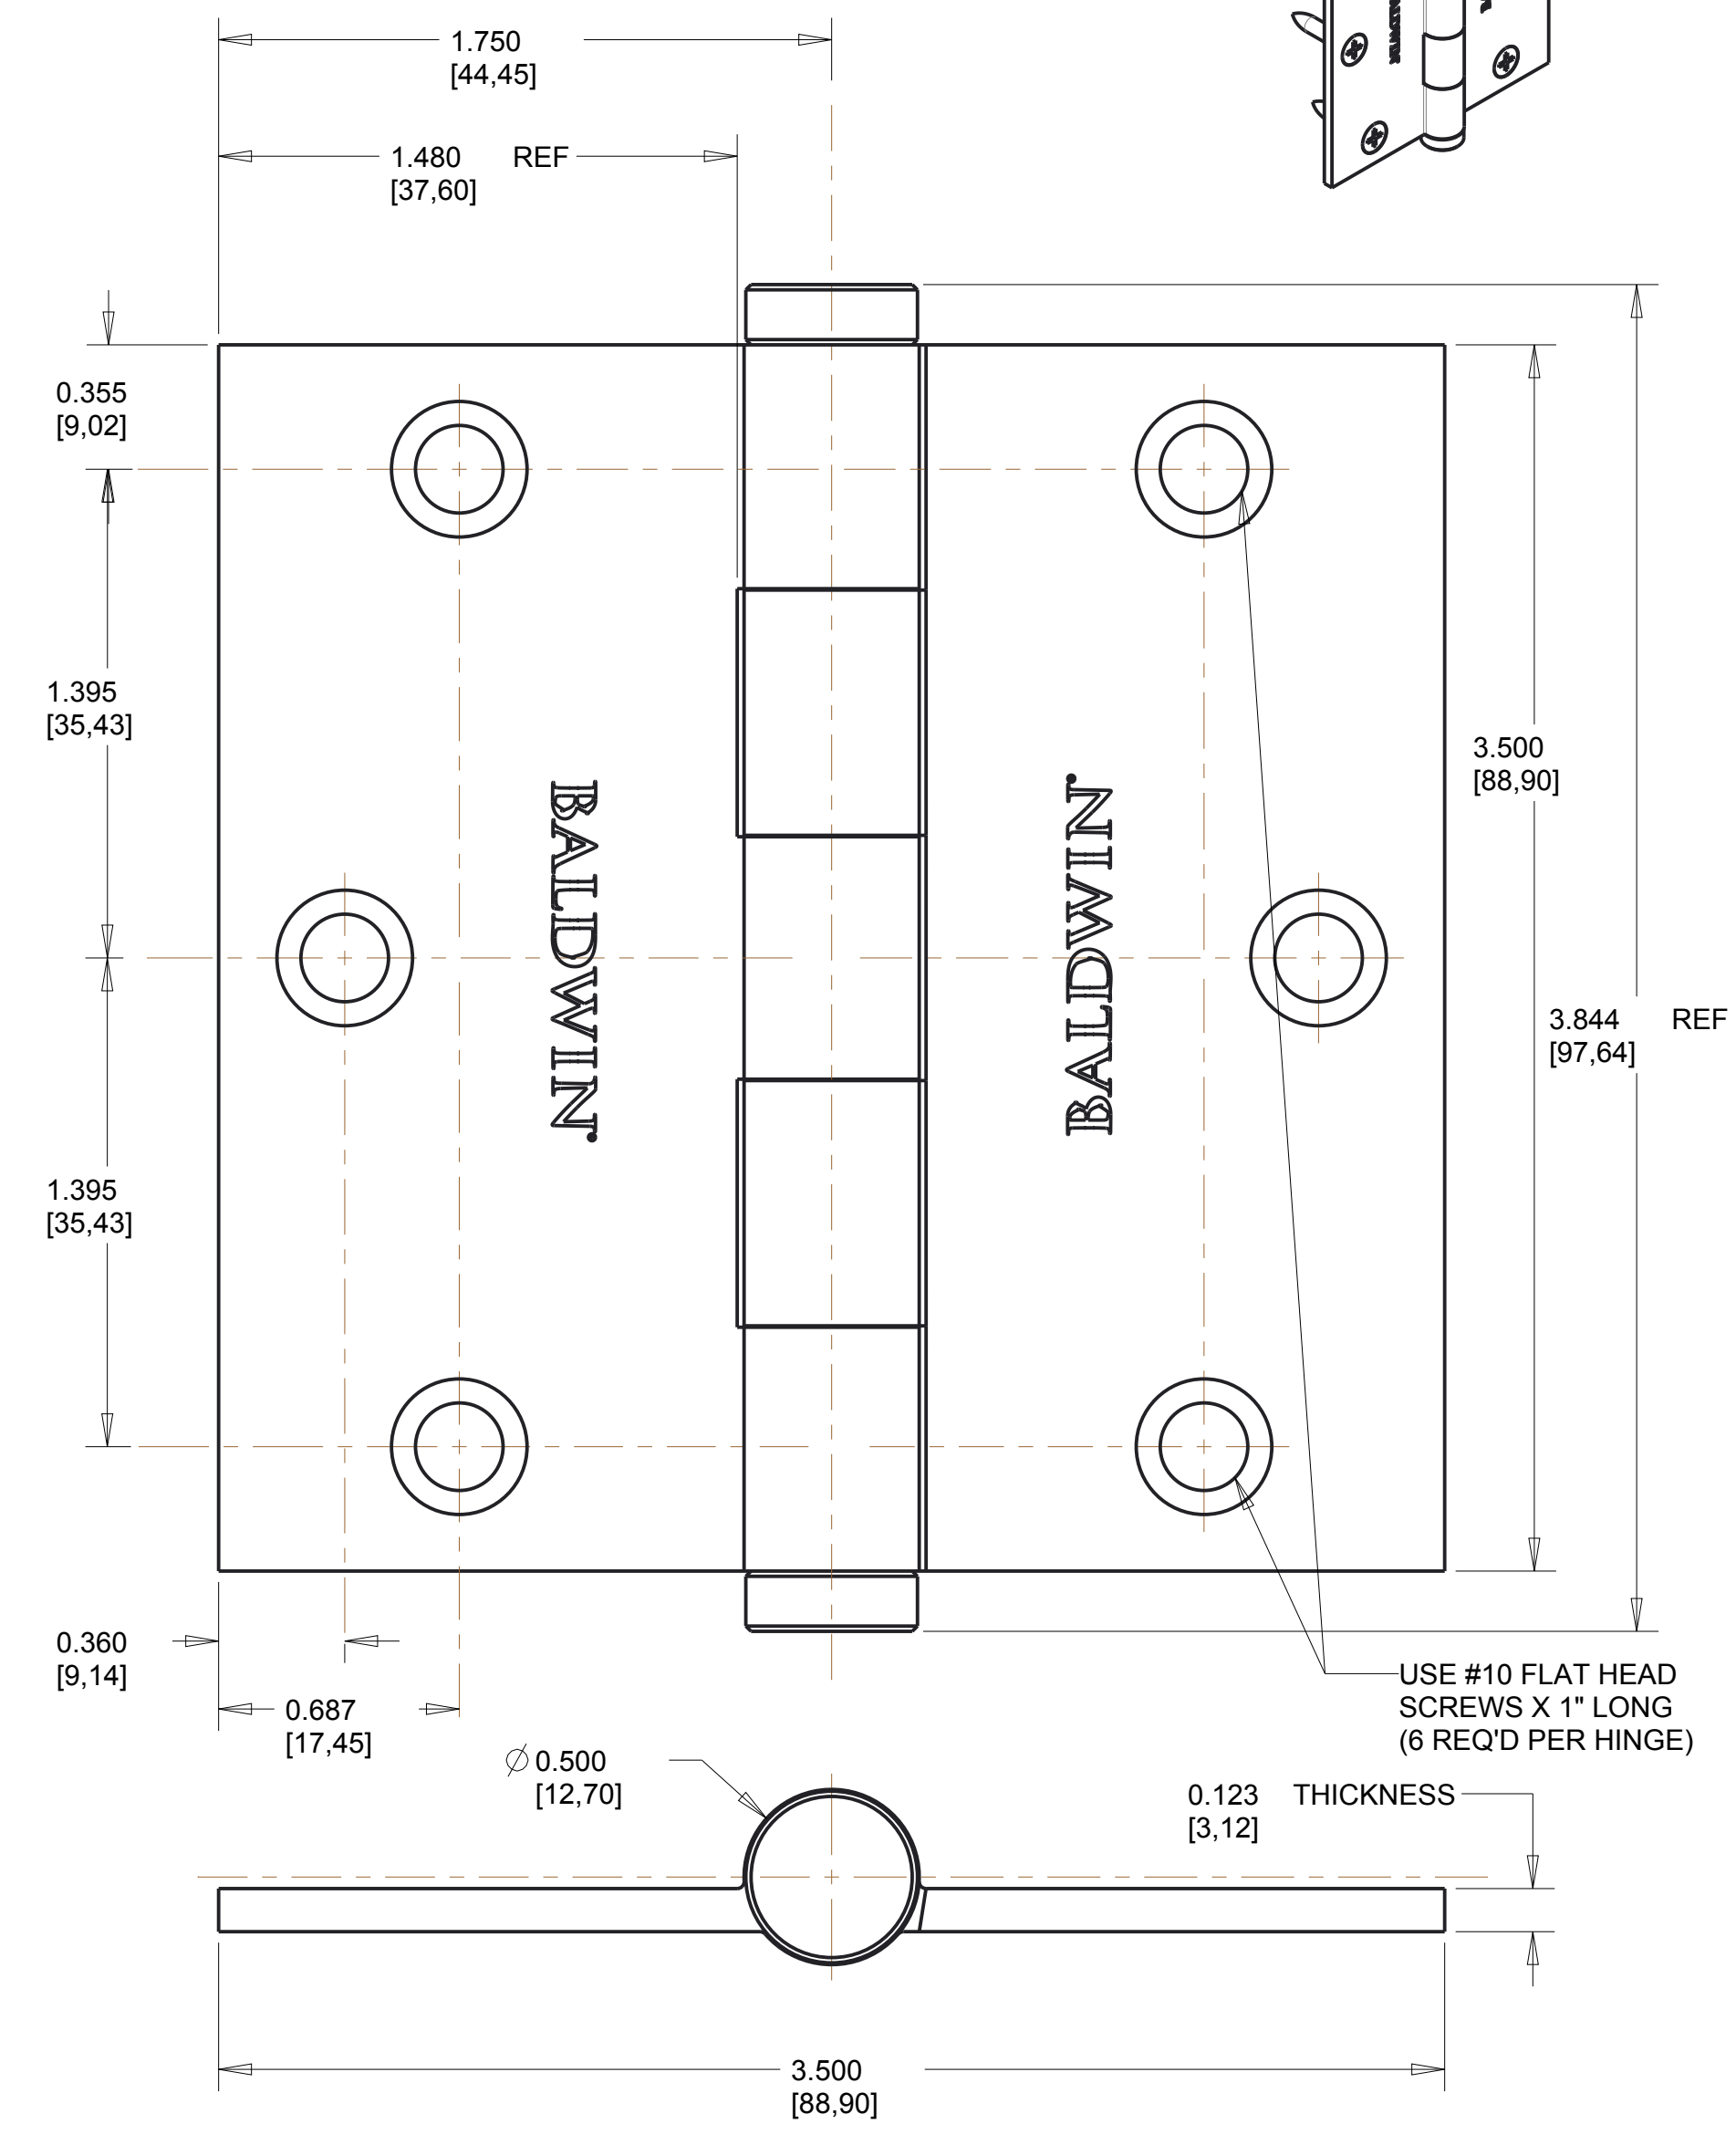

REV	DESCRIPTION
1	RELEASED 12/2017

DOOR AND JAMB DETAIL

- NOTE:**
- 1.) AVAILABLE WITH ANY OF THE DECORATIVE FINIALS SHOWN.
 - 2.) ALL FINIALS ARE INTERCHANGEABLE AND THREAD INTO THE TOP AND BOTTOM OF THE HINGE BARRELS.
 - 3.) STAINLESS STEEL HINGE PINS ARE REMOVABLE TO FACILITATE INSTALLATION.
 - 4.) USE WITH DOOR THICKNESS OTHER THAN SHOWN MAY AFFECT INSTALLATION DIMENSIONS.

TITLE
1035 3 1/2" SQ CORNER ESTATE HINGE

BALDWIN
Spectrum Brands | Hardware & Home Improvement

SIZE C	DO NOT SCALE DRAWING	DWG NO B035	REV A	ITER 5
RELEASE STATE		SCALE NONE	1035.XXX.I	SHEET 1 OF 1