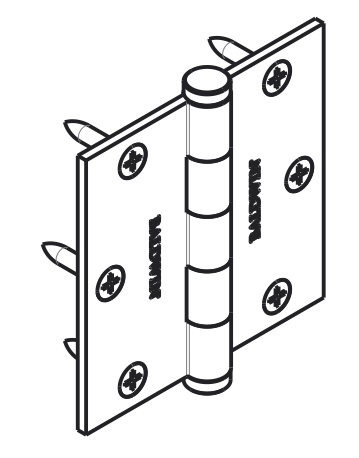

REV	DESCRIPTION
1	RELEASED 12/2017

DOOR AND JAMB DETAIL

- NOTE:**
- 1.) AVAILABLE WITH ANY OF THE DECORATIVE FINIALS SHOWN.
 - 2.) ALL FINIALS ARE INTERCHANGEABLE AND THREAD INTO THE TOP AND BOTTOM OF THE HINGE BARRELS.
 - 3.) STAINLESS STEEL HINGE PINS ARE REMOVABLE TO FACILITATE INSTALLATION.
 - 4.) USE WITH DOOR THICKNESS OTHER THAN SHOWN MAY AFFECT INSTALLATION DIMENSIONS.

TITLE
1035 3 1/2" SQ CORNER ESTATE HINGE

BALDWIN
Spectrum Brands | Hardware & Home Improvement

SIZE C	DO NOT SCALE DRAWING	DWG NO B035	REV A	ITER 5
RELEASE STATE		SCALE NONE	1035.XXX.I	SHEET 1 OF 1