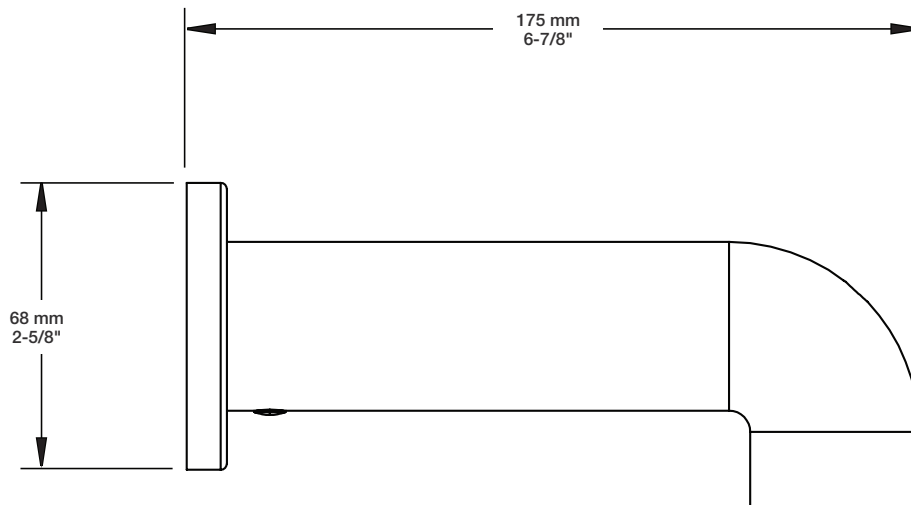

BARiL

Fiche Technique / Spec Sheet

BEC-0520-73-xx

STYLE × FONCTION

Description

- Bec de bain 7" rond sans inverseur
- Installation "slip-on"
- Round 7" tub spout without diverter
- "Slip-on" installation

Finis disponibles / Available finishes

- CC: Chrome / *Chrome*
- NN: Nickel brossé / *Brushed Nickel*
- KK: Noir mat / *Matte Black*
- **: Fini spécial / *Special finish*
- GG: Or / *Gold*

Perçage pour l'installation
Hole size for installation

Min: Ø 20mm (3/4")
Max: Ø 35mm (1-3/8")