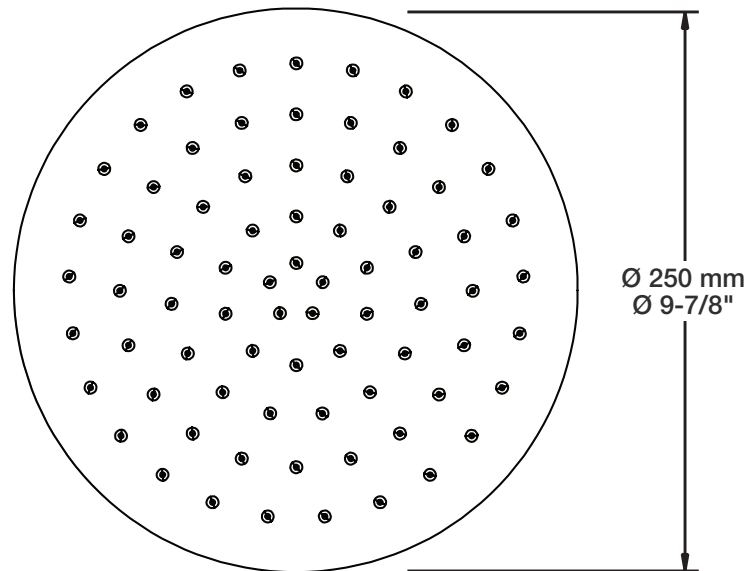

BARIL

Fiche Technique / Spec Sheet

TET-1013-01-xx

STYLE X FONCTION

Description

- Tête de douche carrée 10" anti-calcaire
- Tête mince en acier inoxydable poli
- Square 10" anti-limestone shower head
- Polished stainless steel thin shower head

Finis disponibles / Available finishes

- CC: Chrome / Chrome

Débit / Flow rate (pour option écologiques / for eco friendly options)

TET-1013-01-xx	TET-1013-01-xx-150	TET-1013-01-xx-175
- 7,6 l/min - 80 psi - 2.00 gpm - 80 psi	- 6,6 l/min - 80 psi - 1.75 gpm - 80 psi	- 5,7 l/min - 80 psi - 1.50 gpm - 80 psi