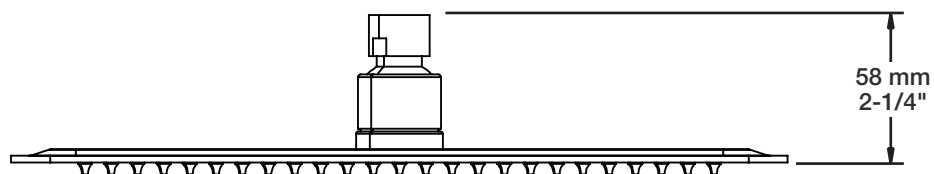

BARIL

STYLE X FONCTION

Fiche Technique / Spec Sheet

TET-1208-01-xx

Description

- Tête de douche rectangulaire 12 x 8" anti-calcaire
- Tête mince en acier inoxydable poli
- *Rectangular 12 x 8" anti-limestone shower head*
- *Polished stainless steel thin shower head*

Finis disponibles / Available finishes

- CC: Chrome / *Chrome*
- KK: Noir mat / *Matte Black*

Débit / Flow rate (pour option écologiques / for eco friendly options)

TET-1208-01-xx	TET-1208-01-xx-175	TET-1208-01-xx-150
- 7,6 l/min - 80 psi - 2.00 gpm - 80 psi	- 6,6 l/min - 80 psi - 1.75 gpm - 80 psi	- 5,7 l/min - 80 psi - 1.50 gpm - 80 psi