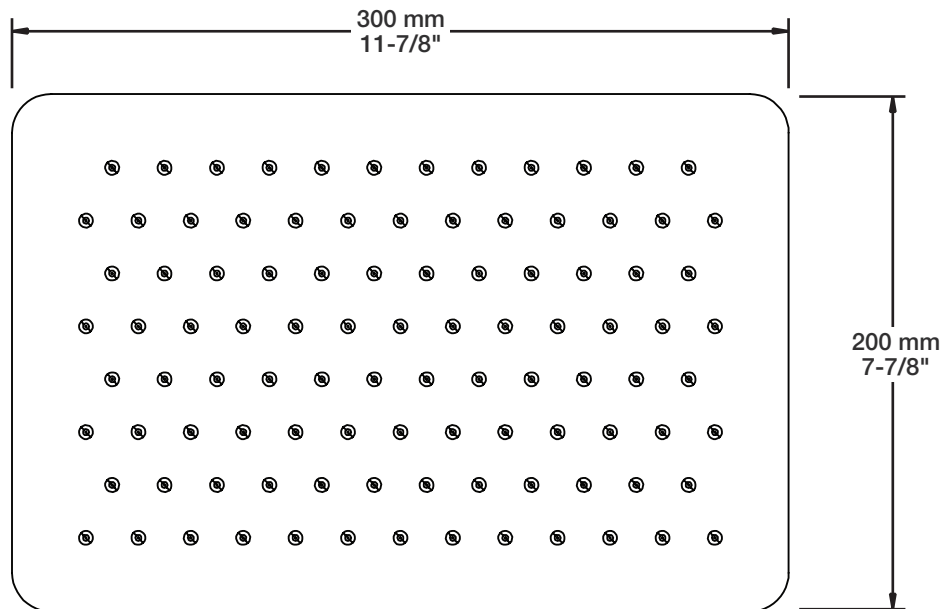

BARIL

STYLE X FONCTION

Fiche Technique / Spec Sheet

TET-1208-01-xx

Description

- Tête de douche rectangulaire 12 x 8" anti-calcaire
- Tête mince en acier inoxydable poli
- *Rectangular 12 x 8" anti-limestone shower head*
- *Polished stainless steel thin shower head*

Finis disponibles / Available finishes

- CC: Chrome / *Chrome*
- KK: Noir mat / *Matte Black*

Débit / Flow rate (pour option écologiques / for eco friendly options)

TET-1208-01-xx	TET-1208-01-xx-175	TET-1208-01-xx-150
- 7,6 l/min - 80 psi - 2.00 gpm - 80 psi	- 6,6 l/min - 80 psi - 1.75 gpm - 80 psi	- 5,7 l/min - 80 psi - 1.50 gpm - 80 psi