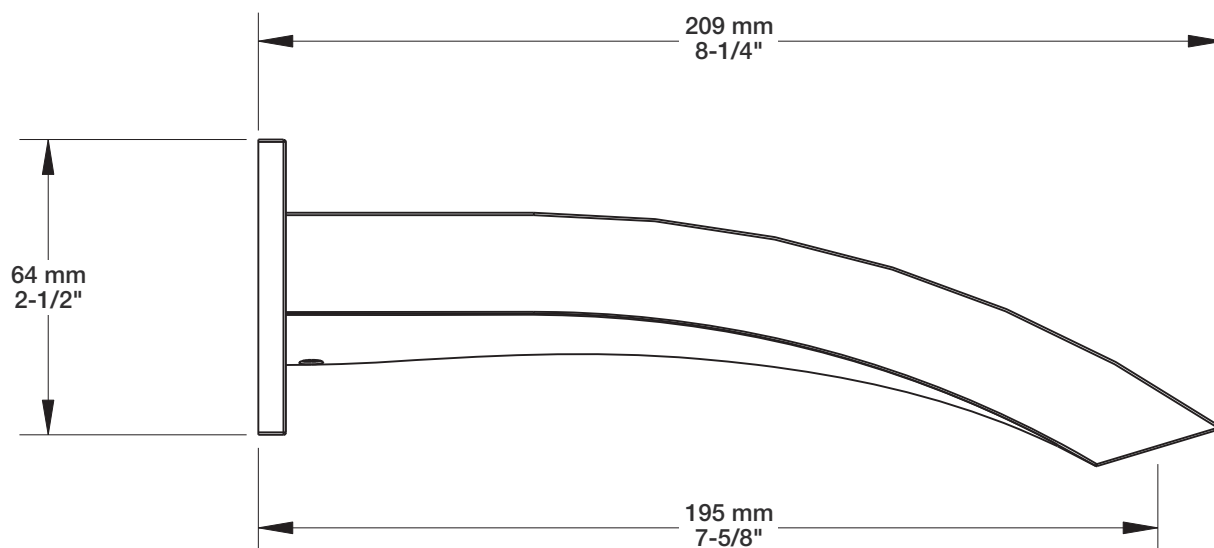

BARiL

Fiche Technique / Spec Sheet

BEC-0520-42-xx

STYLE × FONCTION

Description

- Bec de bain moderne style chute sans inverseur
- Installation "slip-on"
- *Modern waterfall tub spout without diverter*
- *"Slip-on" installation*

Finis disponibles / Available finishes

- CC: Chrome / *Chrome*
- NN: Nickel brossé / *Brushed Nickel*
- KK: Noir mat / *Matte Black*
- **: Fini spécial / *Special finish*
- GG: Or / *Gold*

Perçage pour l'installation
Hole size for installation

Min: Ø 20mm (3/4")

Max: Ø 35mm (1-3/8")