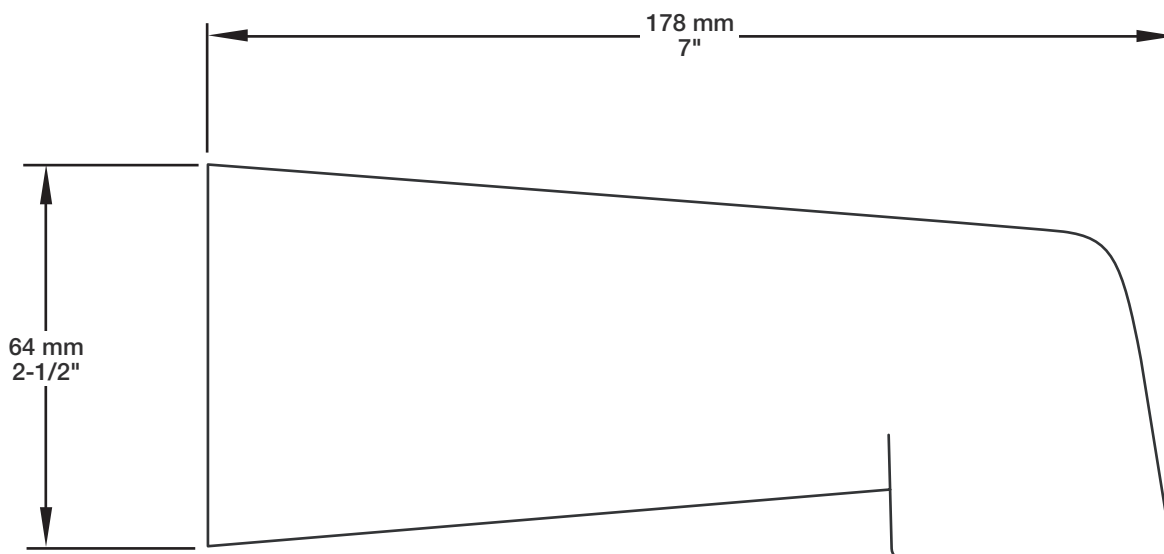

BARiL

Fiche Technique / Spec Sheet

BEC-0520-26-xx

STYLE × FONCTION

Description

- Bec de bain 7" sans inverseur
- Installation "slip-on"
- 7" tub spout without diverter
- "Slip-on" installation

Finis disponibles / Available finishes

- CC: Chrome / *Chrome*
- NN: Nickel brossé / *Brushed nickel*
- KK: Noir mat / *Matte black*
- **: Fini spécial / *Special finish*
- GG: Or / *Gold*

Perçage pour l'installation
Hole size for installation

Min: Ø 20mm (3/4")
Max: Ø 35mm (1-3/8")