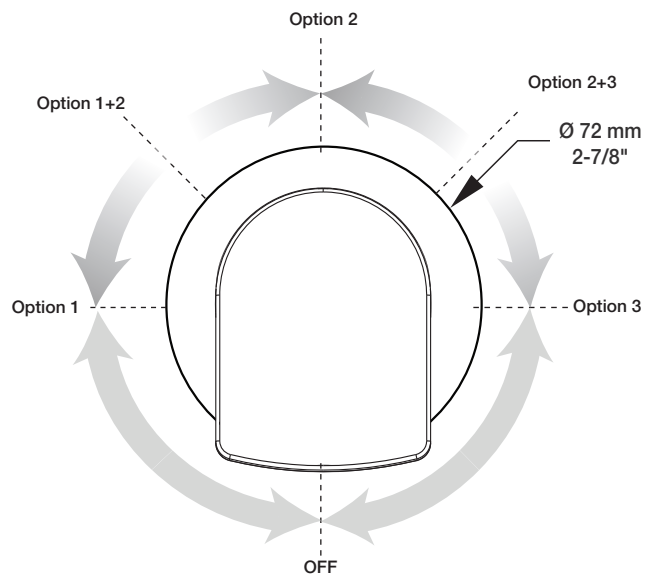

Cartouche / Cartridge

- CAR-9530-03

Finis disponibles / Available finishes

- CC: Chrome / Chrome
- CB: Chrome blanc / Chrome white
- CF: Chrome fumé / Smokey Chrome

Inclus / Included

RVA-9563-00-B

T56-9560-03-xx