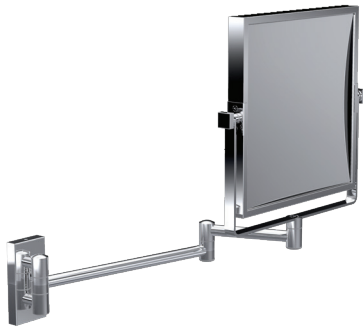

# Baci At Home

E22-X

Top view

The center of the mirror is 6 1/4" above the center of the mounting plate. Since the typical user's eye height is 58 3/4" the mounting plate should be centered 52 1/2" above the floor.

Side view

E22-X

Mounting detail

## E22-X — Double Arm Reversible Unlighted Square Wall Mirror

<b>Product Category</b>	Echo Mirrors
<b>Special Features</b>	Solid brass construction Optical quality 5X and 1X glass mirrors 1 year warrantee
<b>Lighting</b>	Unlighted
<b>Electrical</b>	N/A
<b>UL Listing</b>	N/A
<b>Dimensions</b>	Mirror body 7 7/8" wide x 7 7/8" high Folds to 10 1/8" wide x 11 7/8" high x 1 3/8" deep Canopy is 1 5/8" wide x 3 1/4" high Maximum extension 13 3/4"
<b>Basic Model</b>	E22-X-CHROME
<b>Body Types</b>	All metal body
<b>Magnification</b>	5X front/1X back
<b>Finish Options</b>	
Standard	Chrome
Standard	Satin Nickel