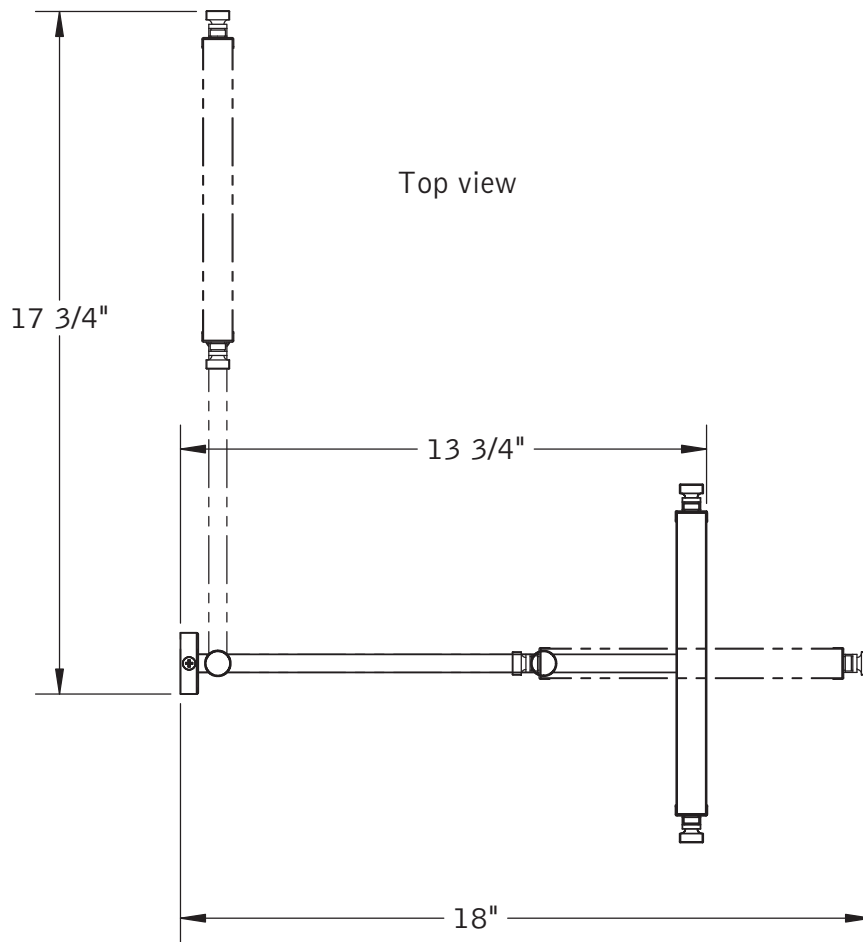

# Baci At Home

E22-X

Top view

The center of the mirror is 6 1/4" above the center of the mounting plate. Since the typical user's eye height is 58 3/4" the mounting plate should be centered 52 1/2" above the floor.

Side view

E22-X

Mounting detail

## E22-X — Double Arm Reversible Unlighted Square Wall Mirror

<b>Product Category</b>	Echo Mirrors
<b>Special Features</b>	Solid brass construction Optical quality 5X and 1X glass mirrors 1 year warrantee
<b>Lighting</b>	Unlighted
<b>Electrical</b>	N/A
<b>UL Listing</b>	N/A
<b>Dimensions</b>	Mirror body 7 7/8" wide x 7 7/8" high Folds to 10 1/8" wide x 11 7/8" high x 1 3/8" deep Canopy is 1 5/8" wide x 3 1/4" high Maximum extension 13 3/4"
<b>Basic Model</b>	E22-X-CHROME
<b>Body Types</b>	All metal body
<b>Magnification</b>	5X front/1X back
<b>Finish Options</b>	
Standard	Chrome
Standard	Satin Nickel