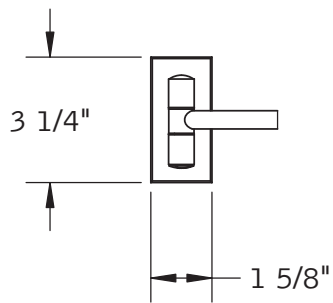

# Baci At Home

E22-X

Top view

The center of the mirror is 6 1/4" above the center of the mounting plate. Since the typical user's eye height is 58 3/4" the mounting plate should be centered 52 1/2" above the floor.

Side view

E22-X

Mounting detail

## E22-X — Double Arm Reversible Unlighted Square Wall Mirror

<b>Product Category</b>	Echo Mirrors
<b>Special Features</b>	Solid brass construction Optical quality 5X and 1X glass mirrors 1 year warrantee
<b>Lighting</b>	Unlighted
<b>Electrical</b>	N/A
<b>UL Listing</b>	N/A
<b>Dimensions</b>	Mirror body 7 7/8" wide x 7 7/8" high Folds to 10 1/8" wide x 11 7/8" high x 1 3/8" deep Canopy is 1 5/8" wide x 3 1/4" high Maximum extension 13 3/4"
<b>Basic Model</b>	E22-X-CHROME
<b>Body Types</b>	All metal body
<b>Magnification</b>	5X front/1X back
<b>Finish Options</b>	
Standard	Chrome
Standard	Satin Nickel