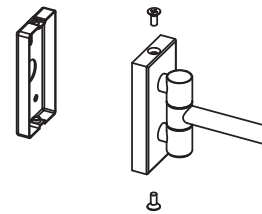

# Baci At Home

E22-X

Top view

The center of the mirror is 6 1/4" above the center of the mounting plate. Since the typical user's eye height is 58 3/4" the mounting plate should be centered 52 1/2" above the floor.

## E22-X — Double Arm Reversible Unlighted Square Wall Mirror

<b>Product Category</b>	Echo Mirrors
<b>Special Features</b>	Solid brass construction Optical quality 5X and 1X glass mirrors 1 year warrantee
<b>Lighting</b>	Unlighted
<b>Electrical</b>	N/A
<b>UL Listing</b>	N/A
<b>Dimensions</b>	Mirror body 7 7/8" wide x 7 7/8" high Folds to 10 1/8" wide x 11 7/8" high x 1 3/8" deep Canopy is 1 5/8" wide x 3 1/4" high Maximum extension 13 3/4"
<b>Basic Model</b>	E22-X-CHROME
<b>Body Types</b>	All metal body
<b>Magnification</b>	5X front/1X back
<b>Finish Options</b>	
Standard	Chrome
Standard	Satin Nickel