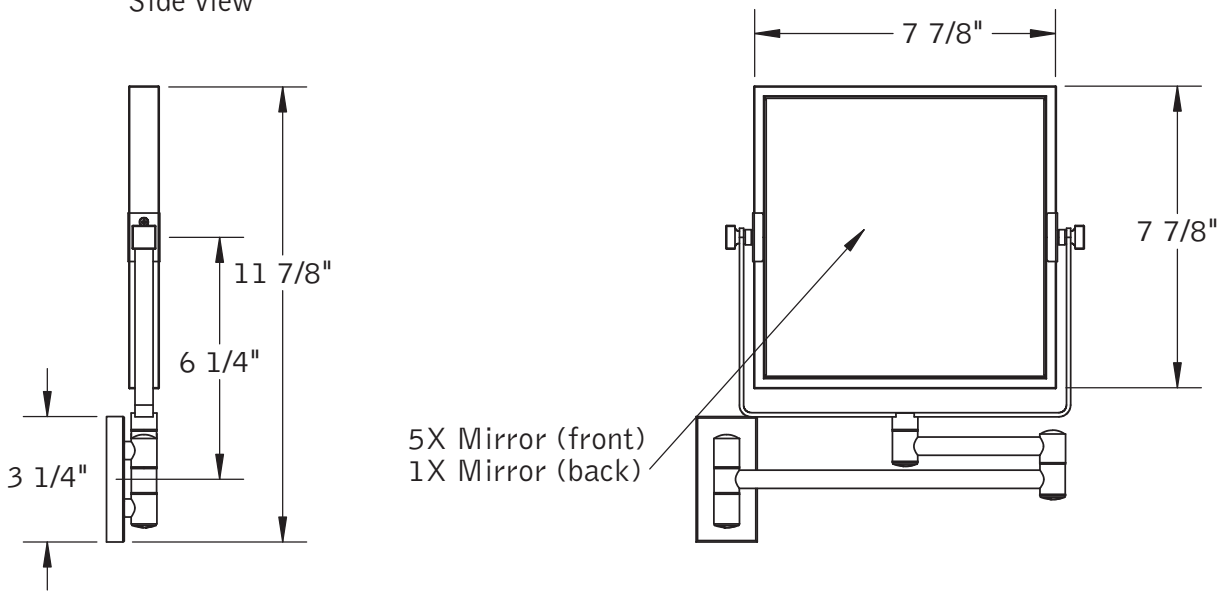

# Baci At Home

E22-X

Top view

The center of the mirror is 6 1/4" above the center of the mounting plate. Since the typical user's eye height is 58 3/4" the mounting plate should be centered 52 1/2" above the floor.

Side view

E22-X

Mounting detail

## E22-X — Double Arm Reversible Unlighted Square Wall Mirror

<b>Product Category</b>	Echo Mirrors
<b>Special Features</b>	Solid brass construction Optical quality 5X and 1X glass mirrors 1 year warrantee
<b>Lighting</b>	Unlighted
<b>Electrical</b>	N/A
<b>UL Listing</b>	N/A
<b>Dimensions</b>	Mirror body 7 7/8" wide x 7 7/8" high Folds to 10 1/8" wide x 11 7/8" high x 1 3/8" deep Canopy is 1 5/8" wide x 3 1/4" high Maximum extension 13 3/4"
<b>Basic Model</b>	E22-X-CHROME
<b>Body Types</b>	All metal body
<b>Magnification</b>	5X front/1X back
<b>Finish Options</b>	
Standard	Chrome
Standard	Satin Nickel