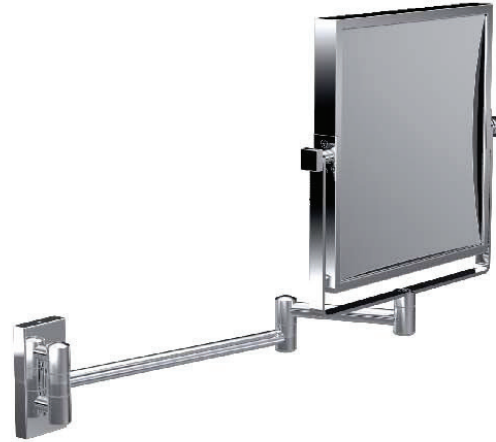

# Baci At Home

E22-X

Top view

The center of the mirror is 6 1/4" above the center of the mounting plate. Since the typical user's eye height is 58 3/4" the mounting plate should be centered 52 1/2" above the floor.

Side view

E22-X

Mounting detail

## E22-X — Double Arm Reversible Unlighted Square Wall Mirror

<b>Product Category</b>	Echo Mirrors
<b>Special Features</b>	Solid brass construction Optical quality 5X and 1X glass mirrors 1 year warrantee
<b>Lighting</b>	Unlighted
<b>Electrical</b>	N/A
<b>UL Listing</b>	N/A
<b>Dimensions</b>	Mirror body 7 7/8" wide x 7 7/8" high Folds to 10 1/8" wide x 11 7/8" high x 1 3/8" deep Canopy is 1 5/8" wide x 3 1/4" high Maximum extension 13 3/4"
<b>Basic Model</b>	E22-X-CHROME
<b>Body Types</b>	All metal body
<b>Magnification</b>	5X front/1X back
<b>Finish Options</b>	
Standard	Chrome
Standard	Satin Nickel