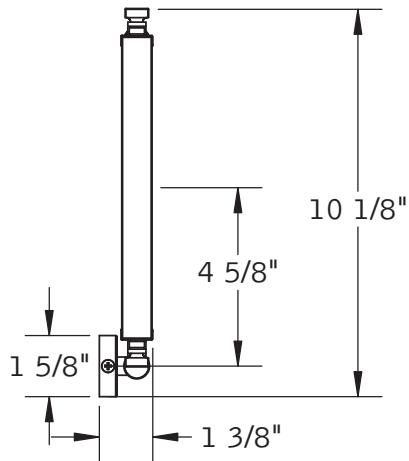

# Baci At Home

E22-X

Top view

The center of the mirror is 6 1/4" above the center of the mounting plate. Since the typical user's eye height is 58 3/4" the mounting plate should be centered 52 1/2" above the floor.

Side view

E22-X

Mounting detail

## E22-X — Double Arm Reversible Unlighted Square Wall Mirror

<b>Product Category</b>	Echo Mirrors
<b>Special Features</b>	Solid brass construction Optical quality 5X and 1X glass mirrors 1 year warrantee
<b>Lighting</b>	Unlighted
<b>Electrical</b>	N/A
<b>UL Listing</b>	N/A
<b>Dimensions</b>	Mirror body 7 7/8" wide x 7 7/8" high Folds to 10 1/8" wide x 11 7/8" high x 1 3/8" deep Canopy is 1 5/8" wide x 3 1/4" high Maximum extension 13 3/4"
<b>Basic Model</b>	E22-X-CHROME
<b>Body Types</b>	All metal body
<b>Magnification</b>	5X front/1X back
<b>Finish Options</b>	
Standard	Chrome
Standard	Satin Nickel