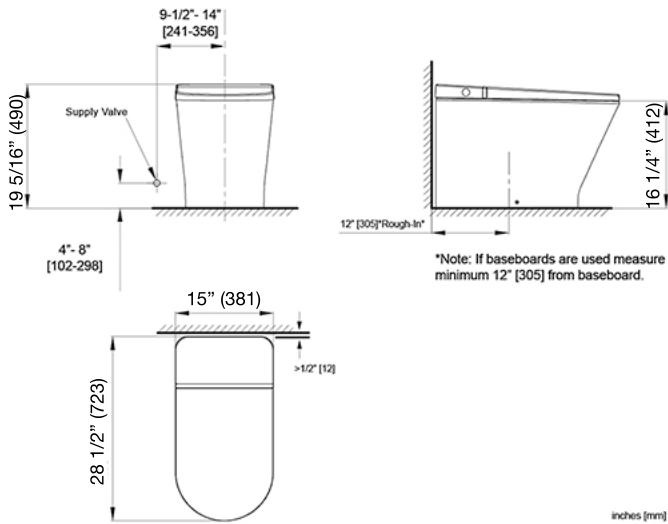

PRIMUS

TANKLESS TOILET (WITH KIRIN FLUSH SYSTEM) W431-04

FEATURES

Dimensions	L 28 1/2"x W 15"x H 19 5/16"
Weight	110 lbs
Material Finish	Vitreous China and Easy Clean Antibacterial Glaze
Color	White with Space Silver Trim (ALT: Champagne Gold, Rose Gold, White, & Matte Black Trims SOLD SEPERATLY) <u>Primus Color Trims Options:</u>
Water Consumption	Single Flush 1.0 GPF (3.8 LPF)
Optional	Champagne Gold (W330-D002-U1) Rose Gold (W330-D003-U1) White (W330-D004-U1) Matte Black (W330-D005-U1)

AXENT Switzerland

support@axentproducts.com
www.axentbath.us
1.800.769.4857

All drawings contain the necessary measurements which are subject to standard tolerances. They are stated in inches and are non-binding. Exact measurements, in particular for customised installation scenarios, can only be taken from the finished ceramic piece.