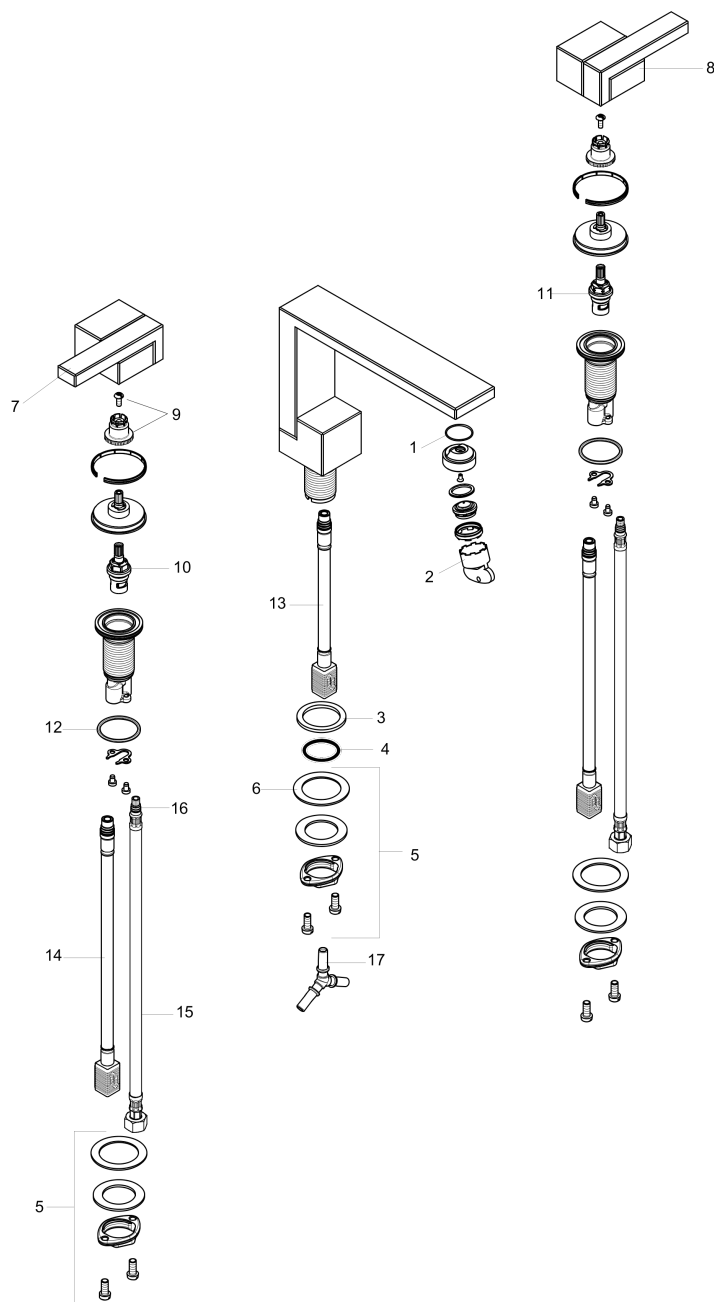

AXOR Edge
Widespread Faucet 130 - Diamond Cut, 1.2 GPM
 Finishes : **chrome** Part no. : **46051001**

Features

- Spray modes: Aerated spray
- Flow: 1.32 GPM (5 L/min)
- 90° ceramic valves
- Does not include: Pop-up assembly

Item details

List Price \$ 2,300.00

Technology

Compliance

Product image

Scale drawing

AXOR Edge
Widespread Faucet 130 - Diamond Cut, 1.2 GPM
Finishes : **chrome** Part no. : **46051001**

Exploded drawing

Year of production: >01/20

AXOR Edge
Widespread Faucet 130 - Diamond Cut, 1.2 GPM
 Finishes : **chrome** Part no. : **46051001**

Spare parts list

Year of production: >01/20

Pos.		Part no.	Price	PU
1	O-ring 22x1,2	98397000	-	1
2	service tool	95661000	-	1
3	flat seal	98749000	-	1
4	O-ring 26x4	92191000	-	1
5	null	92909000	-	1
6	lever collar	97548000	-	1
7	handle for hot water	93619000	-	1
8	handle for cold water	93620000	-	1
9	handle fixing set	94184000	-	1
10	shut off unit right closing	98817001	-	1
11	shut off unit left closing	95366001	-	1
12	null	92907000	-	1
13	null	92913000	-	1
14	null	92914000	-	1
15	connection hose 18½" M8x0,75 3/8"	96321001	-	1
16	O-ring 7x1,5	98422000	-	1
17	hose connection angel	92905000	-	1