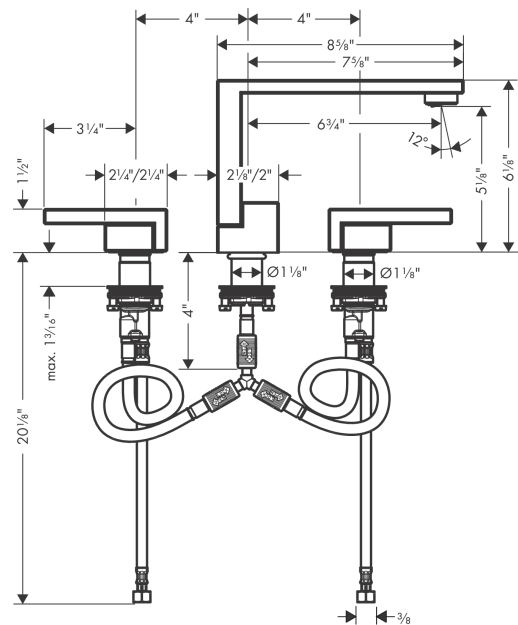

AXOR Edge
Widespread Faucet 130 - Diamond Cut, 1.2 GPM
 Finishes : **chrome** Part no. : **46051001**

Features

- Spray modes: Aerated spray
- Flow: 1.32 GPM (5 L/min)
- 90° ceramic valves
- Does not include: Pop-up assembly

Item details

List Price \$ 2,300.00

Technology

Compliance

Product image

Scale drawing

AXOR Edge
Widespread Faucet 130 - Diamond Cut, 1.2 GPM
Finishes : **chrome** Part no. : **46051001**

Exploded drawing

Year of production: >01/20

AXOR Edge
Widespread Faucet 130 - Diamond Cut, 1.2 GPM
 Finishes : **chrome** Part no. : **46051001**

Spare parts list

Year of production: >01/20

Pos.		Part no.	Price	PU
1	O-ring 22x1,2	98397000	-	1
2	service tool	95661000	-	1
3	flat seal	98749000	-	1
4	O-ring 26x4	92191000	-	1
5	null	92909000	-	1
6	lever collar	97548000	-	1
7	handle for hot water	93619000	-	1
8	handle for cold water	93620000	-	1
9	handle fixing set	94184000	-	1
10	shut off unit right closing	98817001	-	1
11	shut off unit left closing	95366001	-	1
12	null	92907000	-	1
13	null	92913000	-	1
14	null	92914000	-	1
15	connection hose 18½" M8x0,75 3/8"	96321001	-	1
16	O-ring 7x1,5	98422000	-	1
17	hose connection angel	92905000	-	1