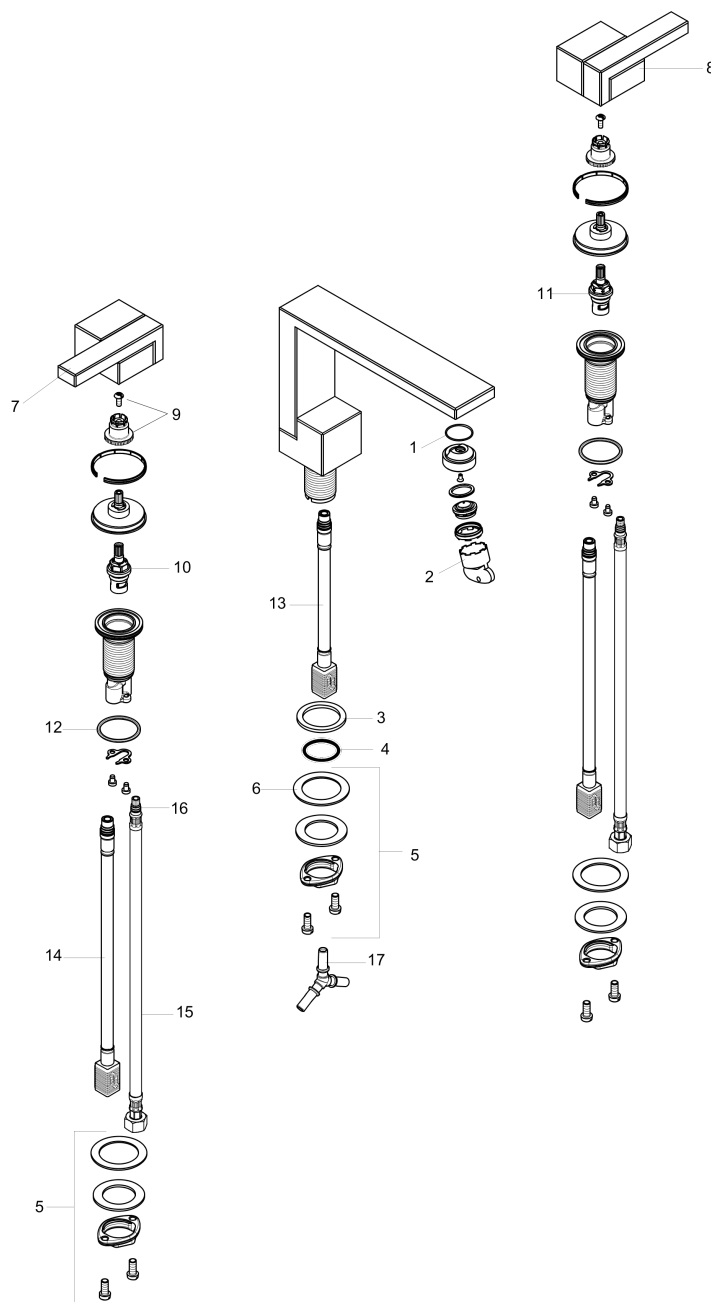

AXOR Edge
Widespread Faucet 130, 1.2 GPM
Finishes : **chrome** Part no. : **46050001**

Exploded drawing

Year of production: >01/20

AXOR Edge
Widespread Faucet 130, 1.2 GPM
 Finishes : **chrome** Part no. : **46050001**

Spare parts list

Year of production: >01/20

Pos.		Part no.	Price	PU
1	O-ring 22x1,2	98397000	-	1
2	service tool	95661000	-	1
3	flat seal	98749000	-	1
4	O-ring 26x4	92191000	-	1
5	null	92909000	-	1
6	lever collar	97548000	-	1
7	handle for hot water	93617000	-	1
8	handle for cold water	93618000	-	1
9	handle fixing set	94184000	-	1
10	shut off unit right closing	98817001	-	1
11	shut off unit left closing	95366001	-	1
12	null	92907000	-	1
13	null	92913000	-	1
14	null	92914000	-	1
15	connection hose 18½" M8x0,75 3/8"	96321001	-	1
16	O-ring 7x1,5	98422000	-	1
17	hose connection angel	92905000	-	1