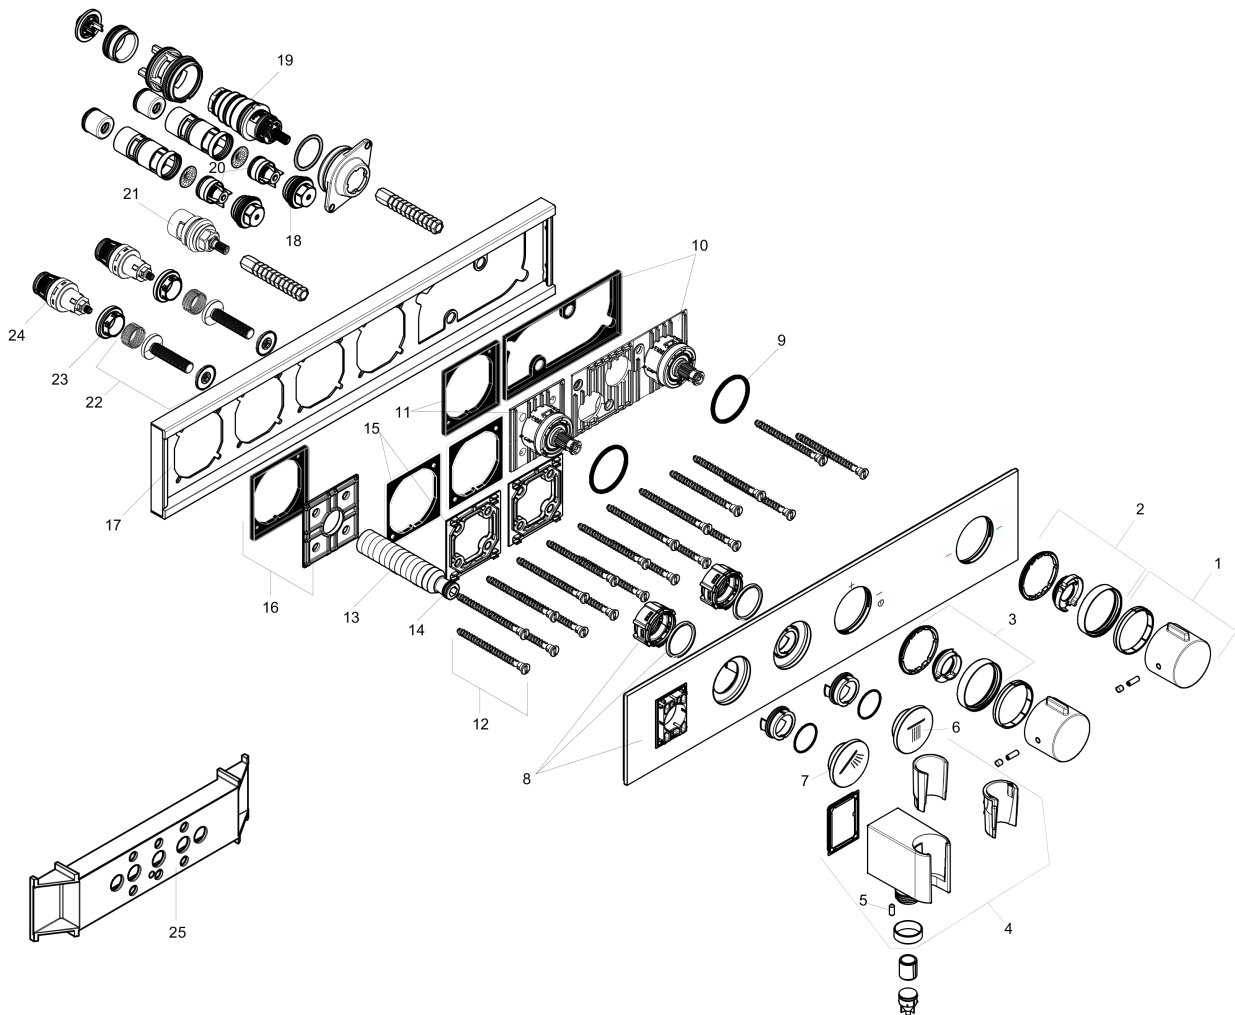

**AXOR ShowerSolutions**  
**Thermostatic Module Trim Select for 3 Functions**  
 Finishes : **chrome** Part no. : **18356001**

**Features**

- Consists of: Thermostatic Module Trim, Handshower holder
- Select push-button on/off control for 3 outlets
- Outlets may be operated simultaneously
- Flow: 1.77 GPM (6.7 L/Min)
- Thermostatic cartridge, Start/stop cartridge
- Anti-scald 100° safety stop
- hose nut: For shower hoses with conical or cylindrical nut on both sides
- Thermostat is delivered with buttons Rain large, Waterfall, hand shower
- Optional accessory to limit total flow to 1.75 GPM @80 PSI where required

**Item details**

List Price \$ 2,677.00

**Technology**

**Compliance**

**Product image**

**Scale drawing**

**AXOR ShowerSolutions**  
**Thermostatic Module Trim Select for 3 Functions**  
Finishes : **chrome**    Part no. : **18356001**

## Exploded drawing

Year of production: >01/20

**AXOR ShowerSolutions**  
**Thermostatic Module Trim Select for 3 Functions**  
 Finishes : **chrome** Part no. : **18356001**