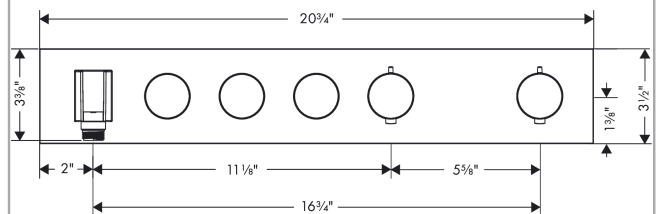

**AXOR ShowerSolutions**  
**Thermostatic Module Trim Select for 3 Functions**  
 Finishes : **chrome** Part no. : **18356001**

**Features**

- Consists of: Thermostatic Module Trim, Handshower holder
- Select push-button on/off control for 3 outlets
- Outlets may be operated simultaneously
- Flow: 1.77 GPM (6.7 L/Min)
- Thermostatic cartridge, Start/stop cartridge
- Anti-scald 100° safety stop
- hose nut: For shower hoses with conical or cylindrical nut on both sides
- Thermostat is delivered with buttons Rain large, Waterfall, hand shower
- Optional accessory to limit total flow to 1.75 GPM @80 PSI where required

**Item details**

List Price \$ 2,677.00

**Technology**

**Compliance**

**Product image**

**Scale drawing**

**AXOR ShowerSolutions**  
**Thermostatic Module Trim Select for 3 Functions**  
Finishes : **chrome**    Part no. : **18356001**

## Exploded drawing

Year of production: >01/20

**AXOR ShowerSolutions**  
**Thermostatic Module Trim Select for 3 Functions**  
 Finishes : **chrome** Part no. : **18356001**