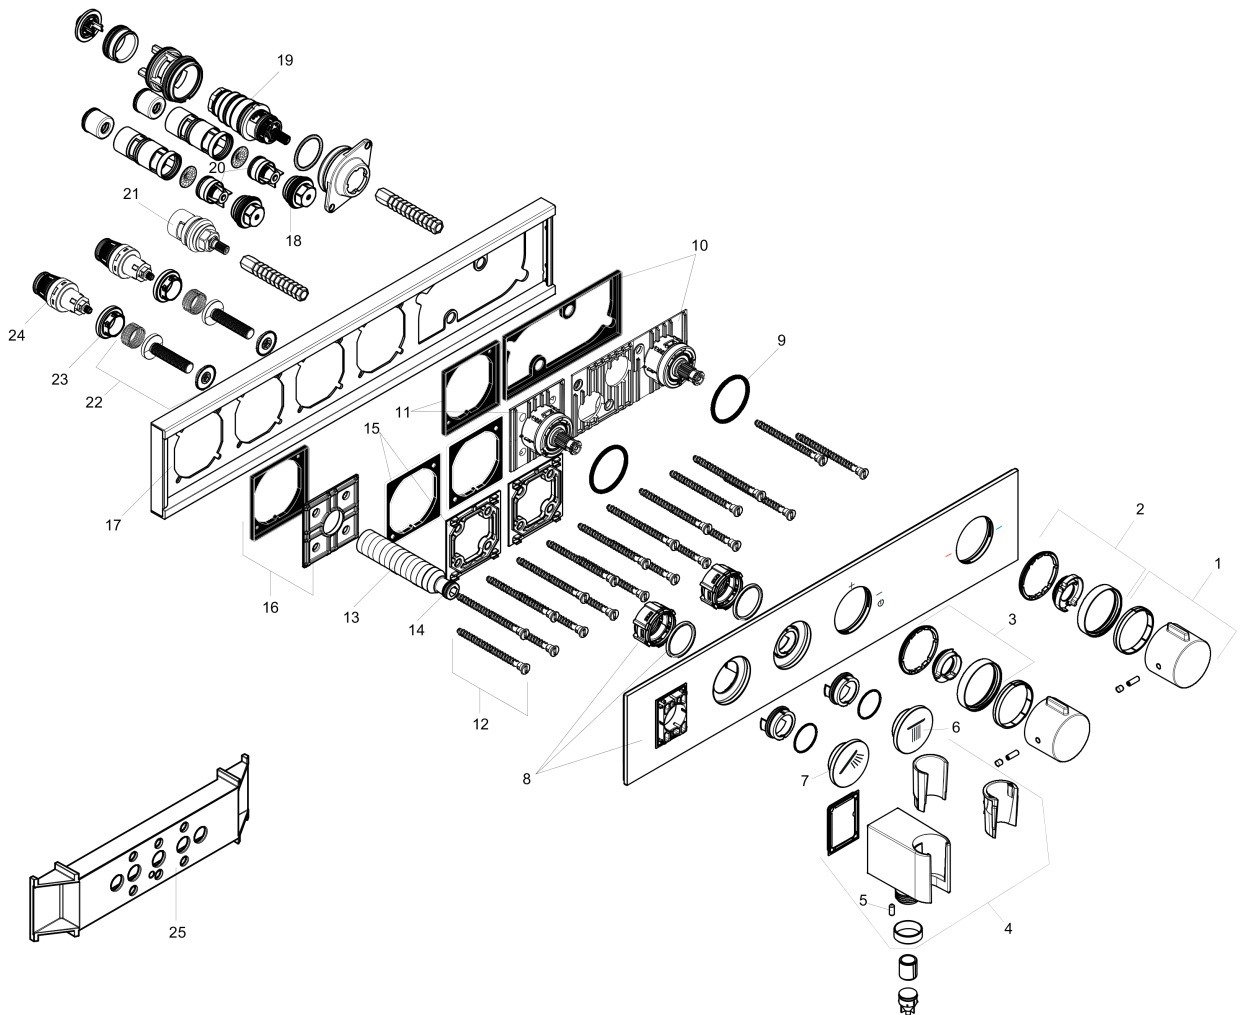

**AXOR ShowerSolutions**  
**Thermostatic Module Trim Select for 2 Functions**  
 Finishes : **chrome**    Part no. : **18355001**

**Features**

- Consists of: Thermostatic Module Trim, Handshower holder
- Select push-button on/off control for 2 outlets
- Outlets may be operated simultaneously
- Flow: 1.77 GPM (6.7 L/Min)
- Thermostatic cartridge, Start/stop cartridge
- Anti-scald 100° safety stop
- hose nut: For shower hoses with conical or cylindrical nut on both sides
- Thermostat is delivered with buttons Rain large and hand shower
- Optional accessory to limit total flow to 1.75 GPM @80 PSI where required

**Item details**

List Price \$ 2,265.00

**Technology**

**Compliance**

**Product image**

**Scale drawing**

**AXOR ShowerSolutions**  
**Thermostatic Module Trim Select for 2 Functions**  
Finishes : **chrome**    Part no. : **18355001**

## Exploded drawing

Year of production: >01/20

**AXOR ShowerSolutions**  
**Thermostatic Module Trim Select for 2 Functions**  
 Finishes : **chrome**    Part no. : **18355001**