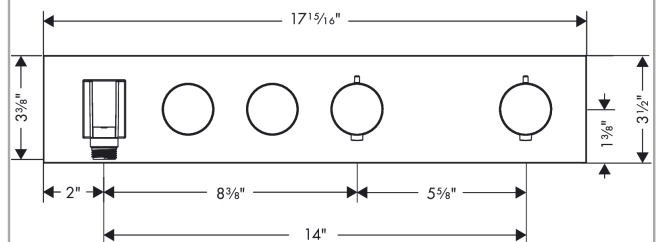

**AXOR ShowerSolutions**  
**Thermostatic Module Trim Select for 2 Functions**  
 Finishes : **chrome**    Part no. : **18355001**

**Features**

- Consists of: Thermostatic Module Trim, Handshower holder
- Select push-button on/off control for 2 outlets
- Outlets may be operated simultaneously
- Flow: 1.77 GPM (6.7 L/Min)
- Thermostatic cartridge, Start/stop cartridge
- Anti-scald 100° safety stop
- hose nut: For shower hoses with conical or cylindrical nut on both sides
- Thermostat is delivered with buttons Rain large and hand shower
- Optional accessory to limit total flow to 1.75 GPM @80 PSI where required

**Item details**

List Price \$ 2,265.00

**Technology**

**Compliance**

**Product image**

**Scale drawing**

**AXOR ShowerSolutions**  
**Thermostatic Module Trim Select for 2 Functions**  
Finishes : **chrome**    Part no. : **18355001**

## Exploded drawing

Year of production: >01/20

**AXOR ShowerSolutions**  
**Thermostatic Module Trim Select for 2 Functions**  
 Finishes : **chrome**    Part no. : **18355001**