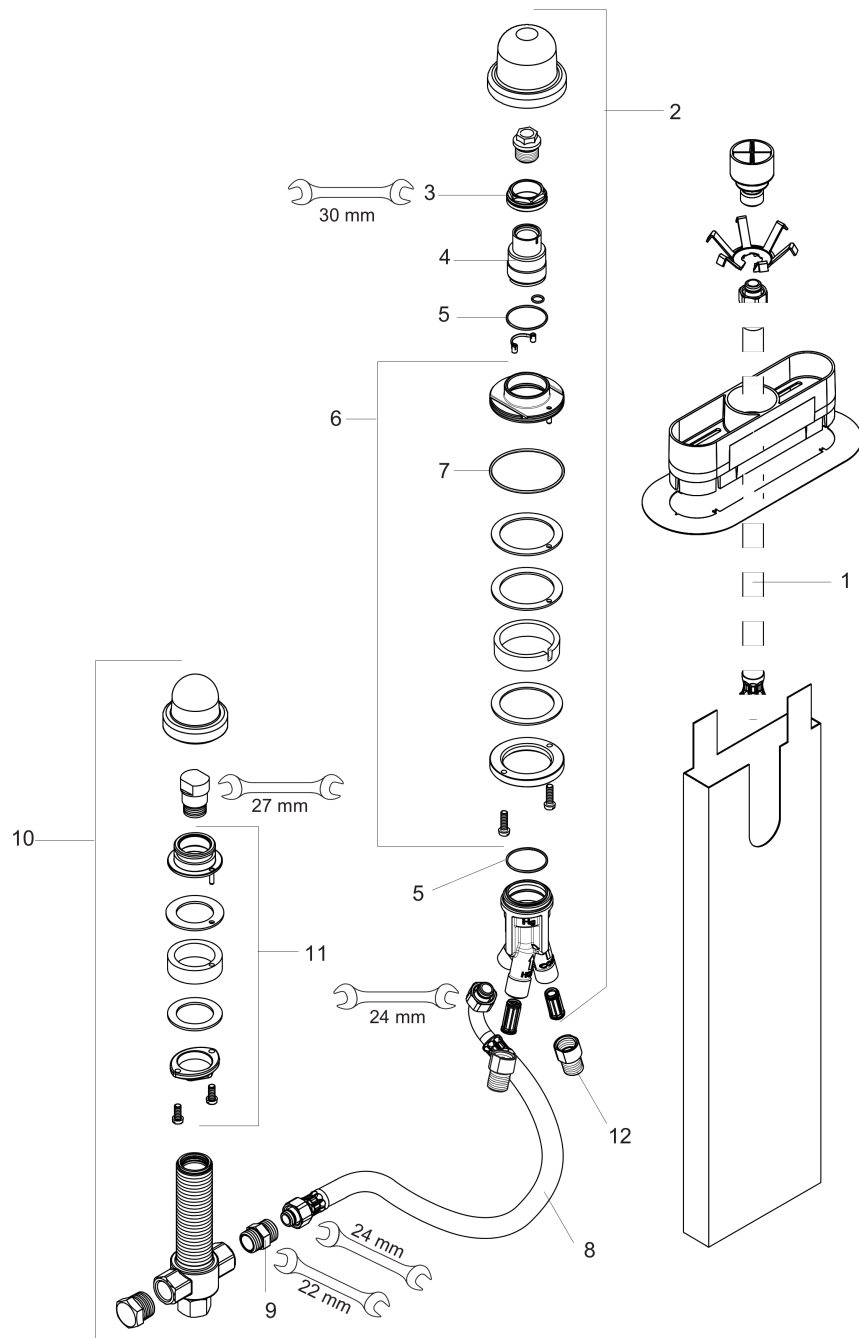

**Rough, 3-Hole Roman Tub Set with Single Handle**  
Finishes : n.a. Part no. : 15487181

**Exploded drawing**

Year of production: >01/20

## Rough, 3-Hole Roman Tub Set with Single Handle

Finishes : n.a. Part no. : 15487181

### Spare parts list

Year of production: >01/20

Pos.		Part no.	Price	PU
1	pressure hose	96565000	-	1
2	stop valve cpl.	95809000	-	1
3	nut	97209000	-	1
4	O-ring 9x1,5	98117000	-	1
5	O-ring 35x1,5	92114000	-	1
6	fixing set	95808000	-	1
7	O-ring 62x2	92226000	-	1
8	connection hose 800 mm G $\frac{1}{2}$ x G $\frac{1}{2}$	25963000	-	1
9	connecting thread	97719000	-	1
10	selector housing	96125000	-	1
11	fixing set for 4 hole bath mixer spout	96080000	-	1
12	adapter for body shower	88746000	-	1