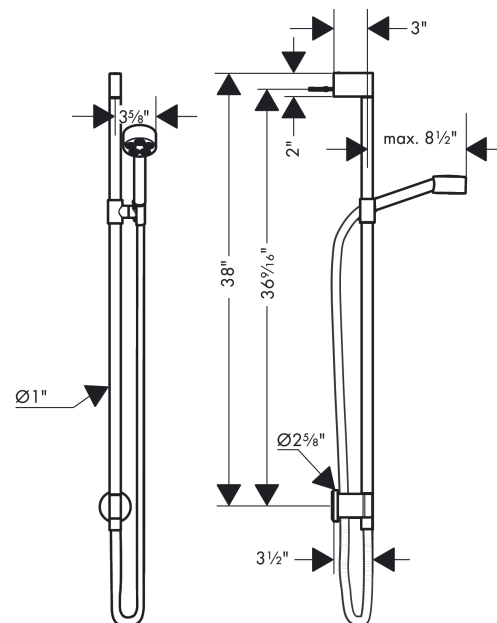

AXOR One
Wallbar Set 75 1-Jet with Wall Outlet, 2.5 GPM
 Finishes : Part no. : **48791001**

Features

- Consists of: Handshower, Wallbar, Handshower hose, Slider, wall connector
- Spray modes: PowderRain
- Flow: 2.5 GPM (9.5 L/Min)
- Pivot connector prevents hose from tangling
- Wall mounted: Fastens with screws
- Stand pipe: 38 Inch
- Shower bar diameter: 25 mm
- Profile stand pipe: round

Item details

List Price \$ 578.00

Technology

Design awards

Compliance

Product image

Scale drawing

AXOR One
Wallbar Set 75 1-Jet with Wall Outlet, 2.5 GPM
 Finishes : Part no. : **48791001**

Exploded drawing

Year of production: >08/21

AXOR One
Wallbar Set 75 1-Jet with Wall Outlet, 2.5 GPM
 Finishes : Part no. : **48791001**

Spare parts list

Year of production: >08/21

Pos.		Part no.	Price	PU
1	cover	94527000	-	1
2	screw	97795000	-	1
3	mounting set	96179000	-	1
4	support cpl.	96486000	-	1
5	tile-matching-disk 7 mm	96397000	-	1
6	O-Ring 13x3	98184000	-	1
7	support cpl.	94358000	-	1
8	hollow set screw M5x8	92851000	-	1
9	escutcheon	94359000	-	1
10	O-ring 13x2	98128000	-	1
11	handshower	48651000	-	1
12	filter	92672000	-	1
13	shower hose 1,60 m	28626000	-	1
14	seal	98058000	-	1
15	support, assy	95480000	-	1
16	sleeve	94361000	-	1
17	set of non return valves DW 15	94074000	-	1
18	connecting thread	95392000	-	1
19	O-ring 14x2	98129000	-	1
20	O-ring 17x2	98199000	-	1