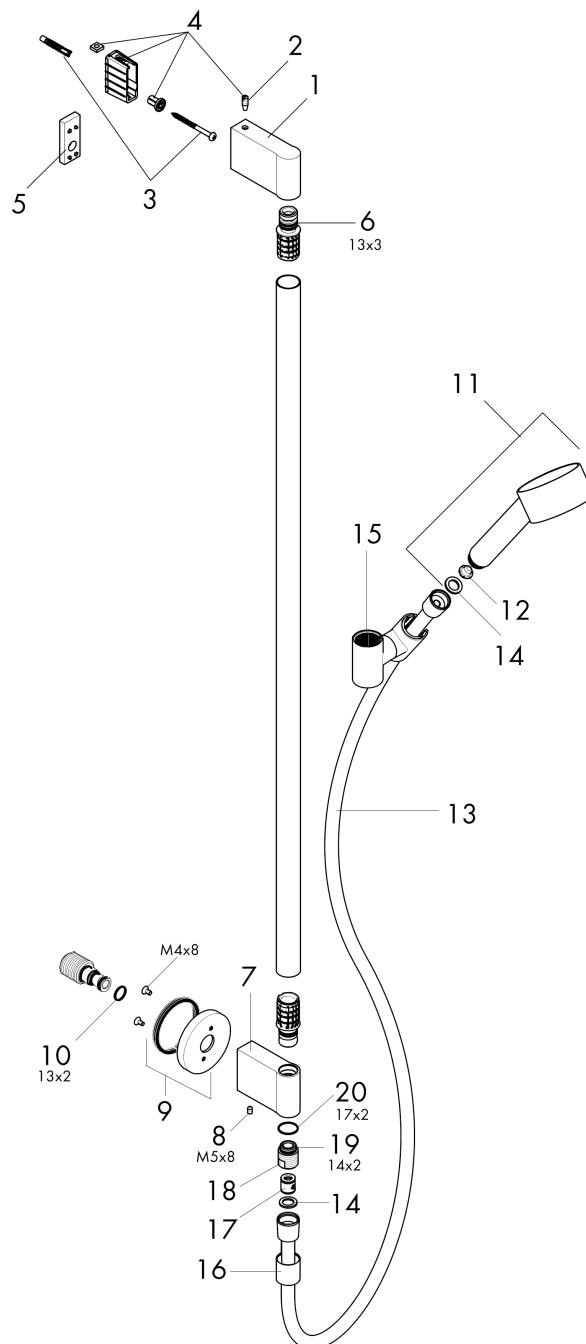

AXOR One
Wallbar Set 75 1-Jet with Wall Outlet, 2.5 GPM
 Finishes : Part no. : **48791001**

Features

- Consists of: Handshower, Wallbar, Handshower hose, Slider, wall connector
- Spray modes: PowderRain
- Flow: 2.5 GPM (9.5 L/Min)
- Pivot connector prevents hose from tangling
- Wall mounted: Fastens with screws
- Stand pipe: 38 Inch
- Shower bar diameter: 25 mm
- Profile stand pipe: round

Item details

List Price \$ 578.00

Technology

Design awards

Compliance

Product image

Scale drawing

AXOR One
Wallbar Set 75 1-Jet with Wall Outlet, 2.5 GPM
 Finishes : Part no. : **48791001**

Exploded drawing

Year of production: >08/21

AXOR One
Wallbar Set 75 1-Jet with Wall Outlet, 2.5 GPM
 Finishes : Part no. : **48791001**

Spare parts list

Year of production: >08/21

Pos.		Part no.	Price	PU
1	cover	94527000	-	1
2	screw	97795000	-	1
3	mounting set	96179000	-	1
4	support cpl.	96486000	-	1
5	tile-matching-disk 7 mm	96397000	-	1
6	O-Ring 13x3	98184000	-	1
7	support cpl.	94358000	-	1
8	hollow set screw M5x8	92851000	-	1
9	escutcheon	94359000	-	1
10	O-ring 13x2	98128000	-	1
11	handshower	48651000	-	1
12	filter	92672000	-	1
13	shower hose 1,60 m	28626000	-	1
14	seal	98058000	-	1
15	support, assy	95480000	-	1
16	sleeve	94361000	-	1
17	set of non return valves DW 15	94074000	-	1
18	connecting thread	95392000	-	1
19	O-ring 14x2	98129000	-	1
20	O-ring 17x2	98199000	-	1