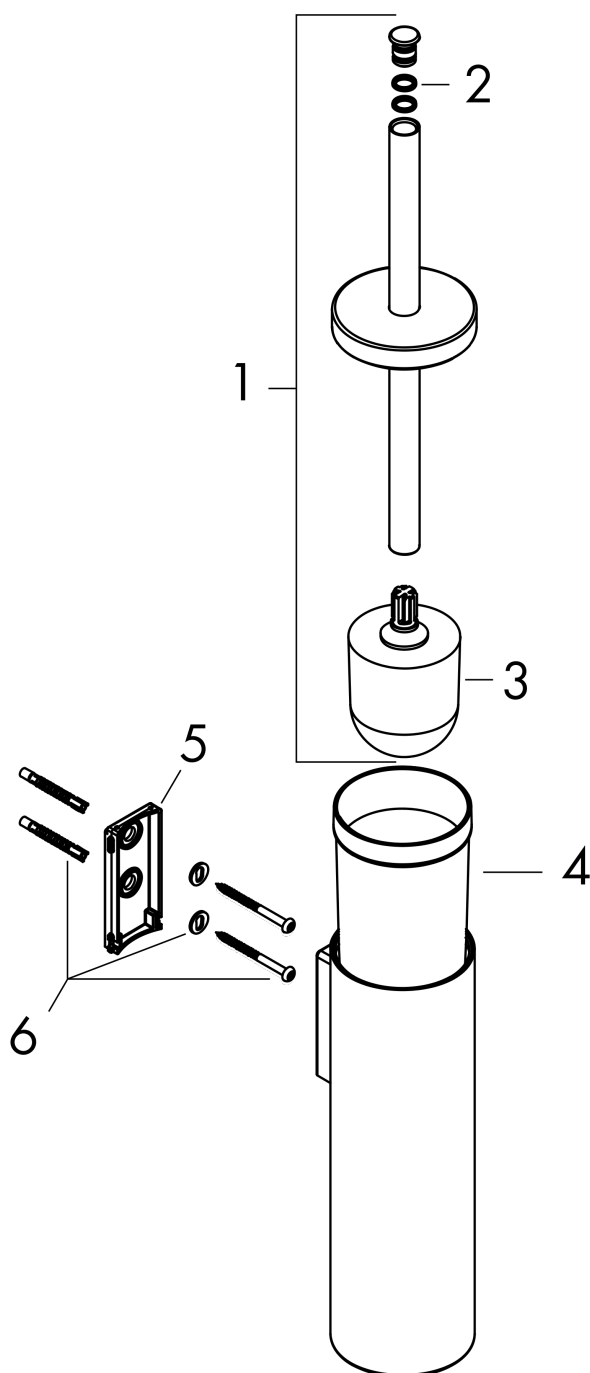

**AXOR Universal Circular
Toilet brush holder**

Finishes : Part no. : **42855000**

Features

- Wall-mounted
- Metal
- Material recess: matt plastic
- With cover lid
- With removable insert
- With mounting material
- Concealed fastening
- Diameter of drilled hole: 6 mm

Item details

List Price \$ 378.00

Product image

Scale drawing

AXOR Universal Circular
Toilet brush holder
Finishes : Part no. : **42855000**

Exploded drawing

Year of production: >10/21

**AXOR Universal Circular
Toilet brush holder**

Finishes : Part no. : **42855000**

Spare parts list

Year of production: >10/21

| Pos. | | Part no. | Price | PU |
|------|------------------------|----------|-------|----|
| 1 | stick with brush | 94437000 | - | 1 |
| 2 | O-ring 10x2 | 98170000 | - | 1 |
| 3 | WC-brush black Ø 66 mm | 40068000 | - | 1 |
| 4 | cup on its own | 94438000 | - | 1 |
| 5 | support element | 94426000 | - | 1 |
| 6 | mounting set | 96179000 | - | 1 |