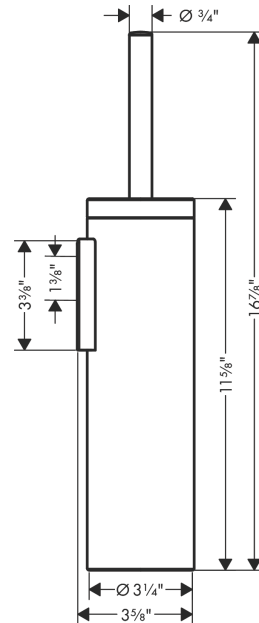

**AXOR Universal Circular
Toilet brush holder**

Finishes : Part no. : **42855000**

Features

- Wall-mounted
- Metal
- Material recess: matt plastic
- With cover lid
- With removable insert
- With mounting material
- Concealed fastening
- Diameter of drilled hole: 6 mm

Item details

List Price \$ 378.00

Product image

Scale drawing

AXOR Universal Circular
Toilet brush holder
Finishes : Part no. : **42855000**

Exploded drawing

Year of production: >10/21

**AXOR Universal Circular
Toilet brush holder**

Finishes : Part no. : **42855000**

Spare parts list

Year of production: >10/21

| Pos. | | Part no. | Price | PU |
|------|------------------------|----------|-------|----|
| 1 | stick with brush | 94437000 | - | 1 |
| 2 | O-ring 10x2 | 98170000 | - | 1 |
| 3 | WC-brush black Ø 66 mm | 40068000 | - | 1 |
| 4 | cup on its own | 94438000 | - | 1 |
| 5 | support element | 94426000 | - | 1 |
| 6 | mounting set | 96179000 | - | 1 |