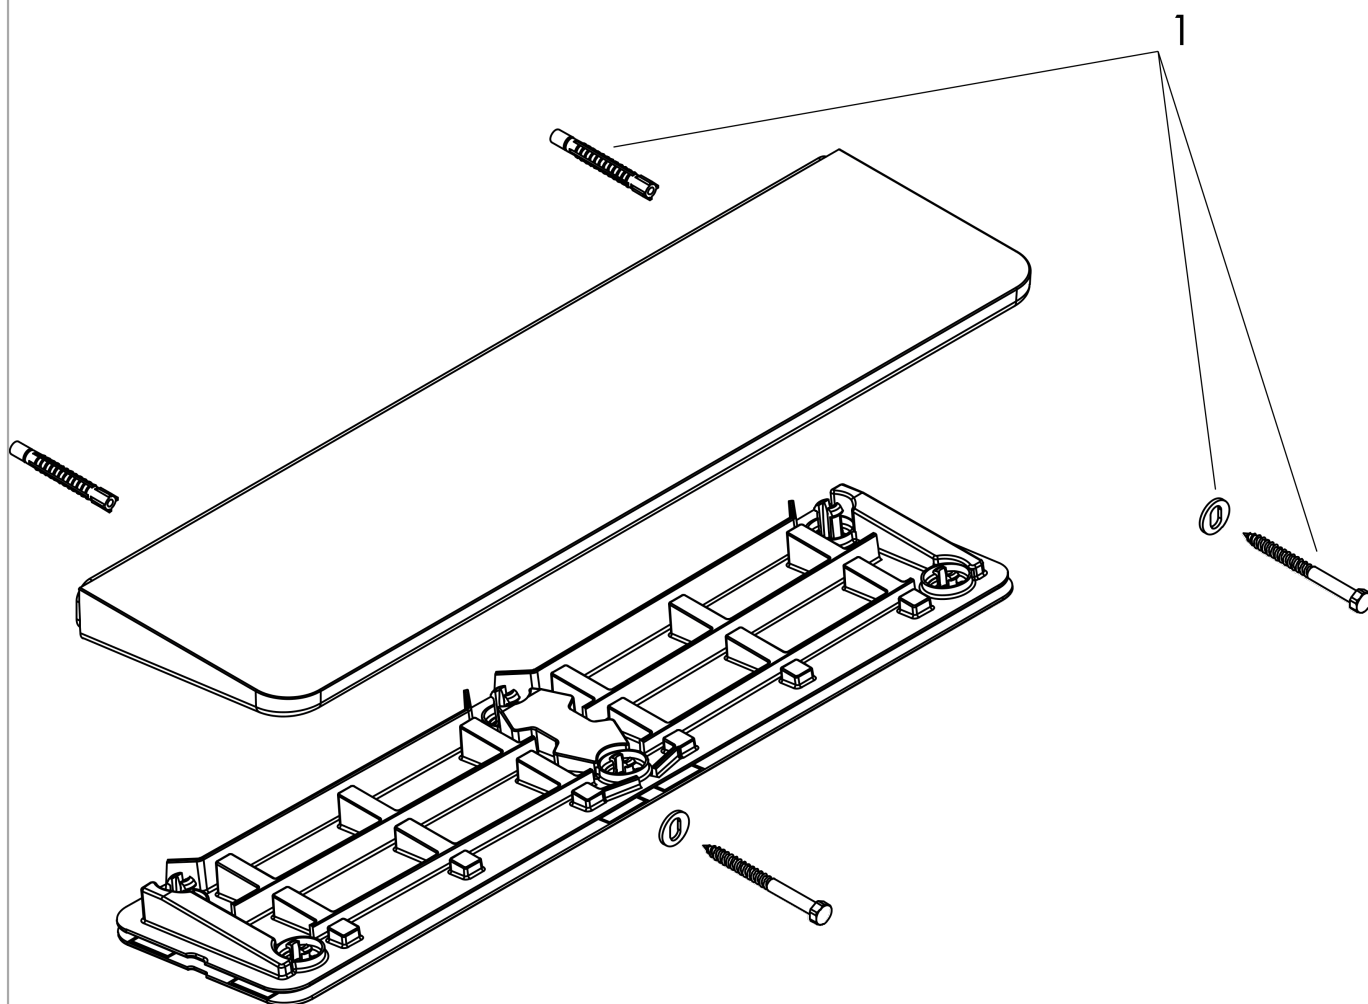

**AXOR Universal Circular Shelf, 16"**

Finishes : Part no. : **42844000**

**Features**

- Wall-mounted
- Material frame: solid Brass
- Material shelf: Metal
- With mounting material
- Concealed fastening
- Diameter of drilled hole: 6 mm
- Suitable for installation inside shower compartment

**Item details**

List Price \$ 438.00

**Product image**

**Scale drawing**

**AXOR Universal Circular  
Shelf, 16"**

Finishes : Part no. : **42844000**

**Exploded drawing**

Year of production: >10/21

**AXOR Universal Circular  
Shelf, 16"**

Finishes : Part no. : **42844000**