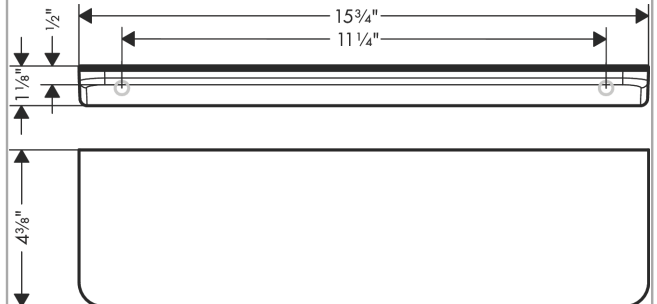

**AXOR Universal Circular Shelf, 16"**

Finishes : Part no. : **42844000**

**Features**

- Wall-mounted
- Material frame: solid Brass
- Material shelf: Metal
- With mounting material
- Concealed fastening
- Diameter of drilled hole: 6 mm
- Suitable for installation inside shower compartment

**Item details**

List Price \$ 438.00

**Product image**

**Scale drawing**

**AXOR Universal Circular  
Shelf, 16"**

Finishes : Part no. : **42844000**

**Exploded drawing**

Year of production: >10/21